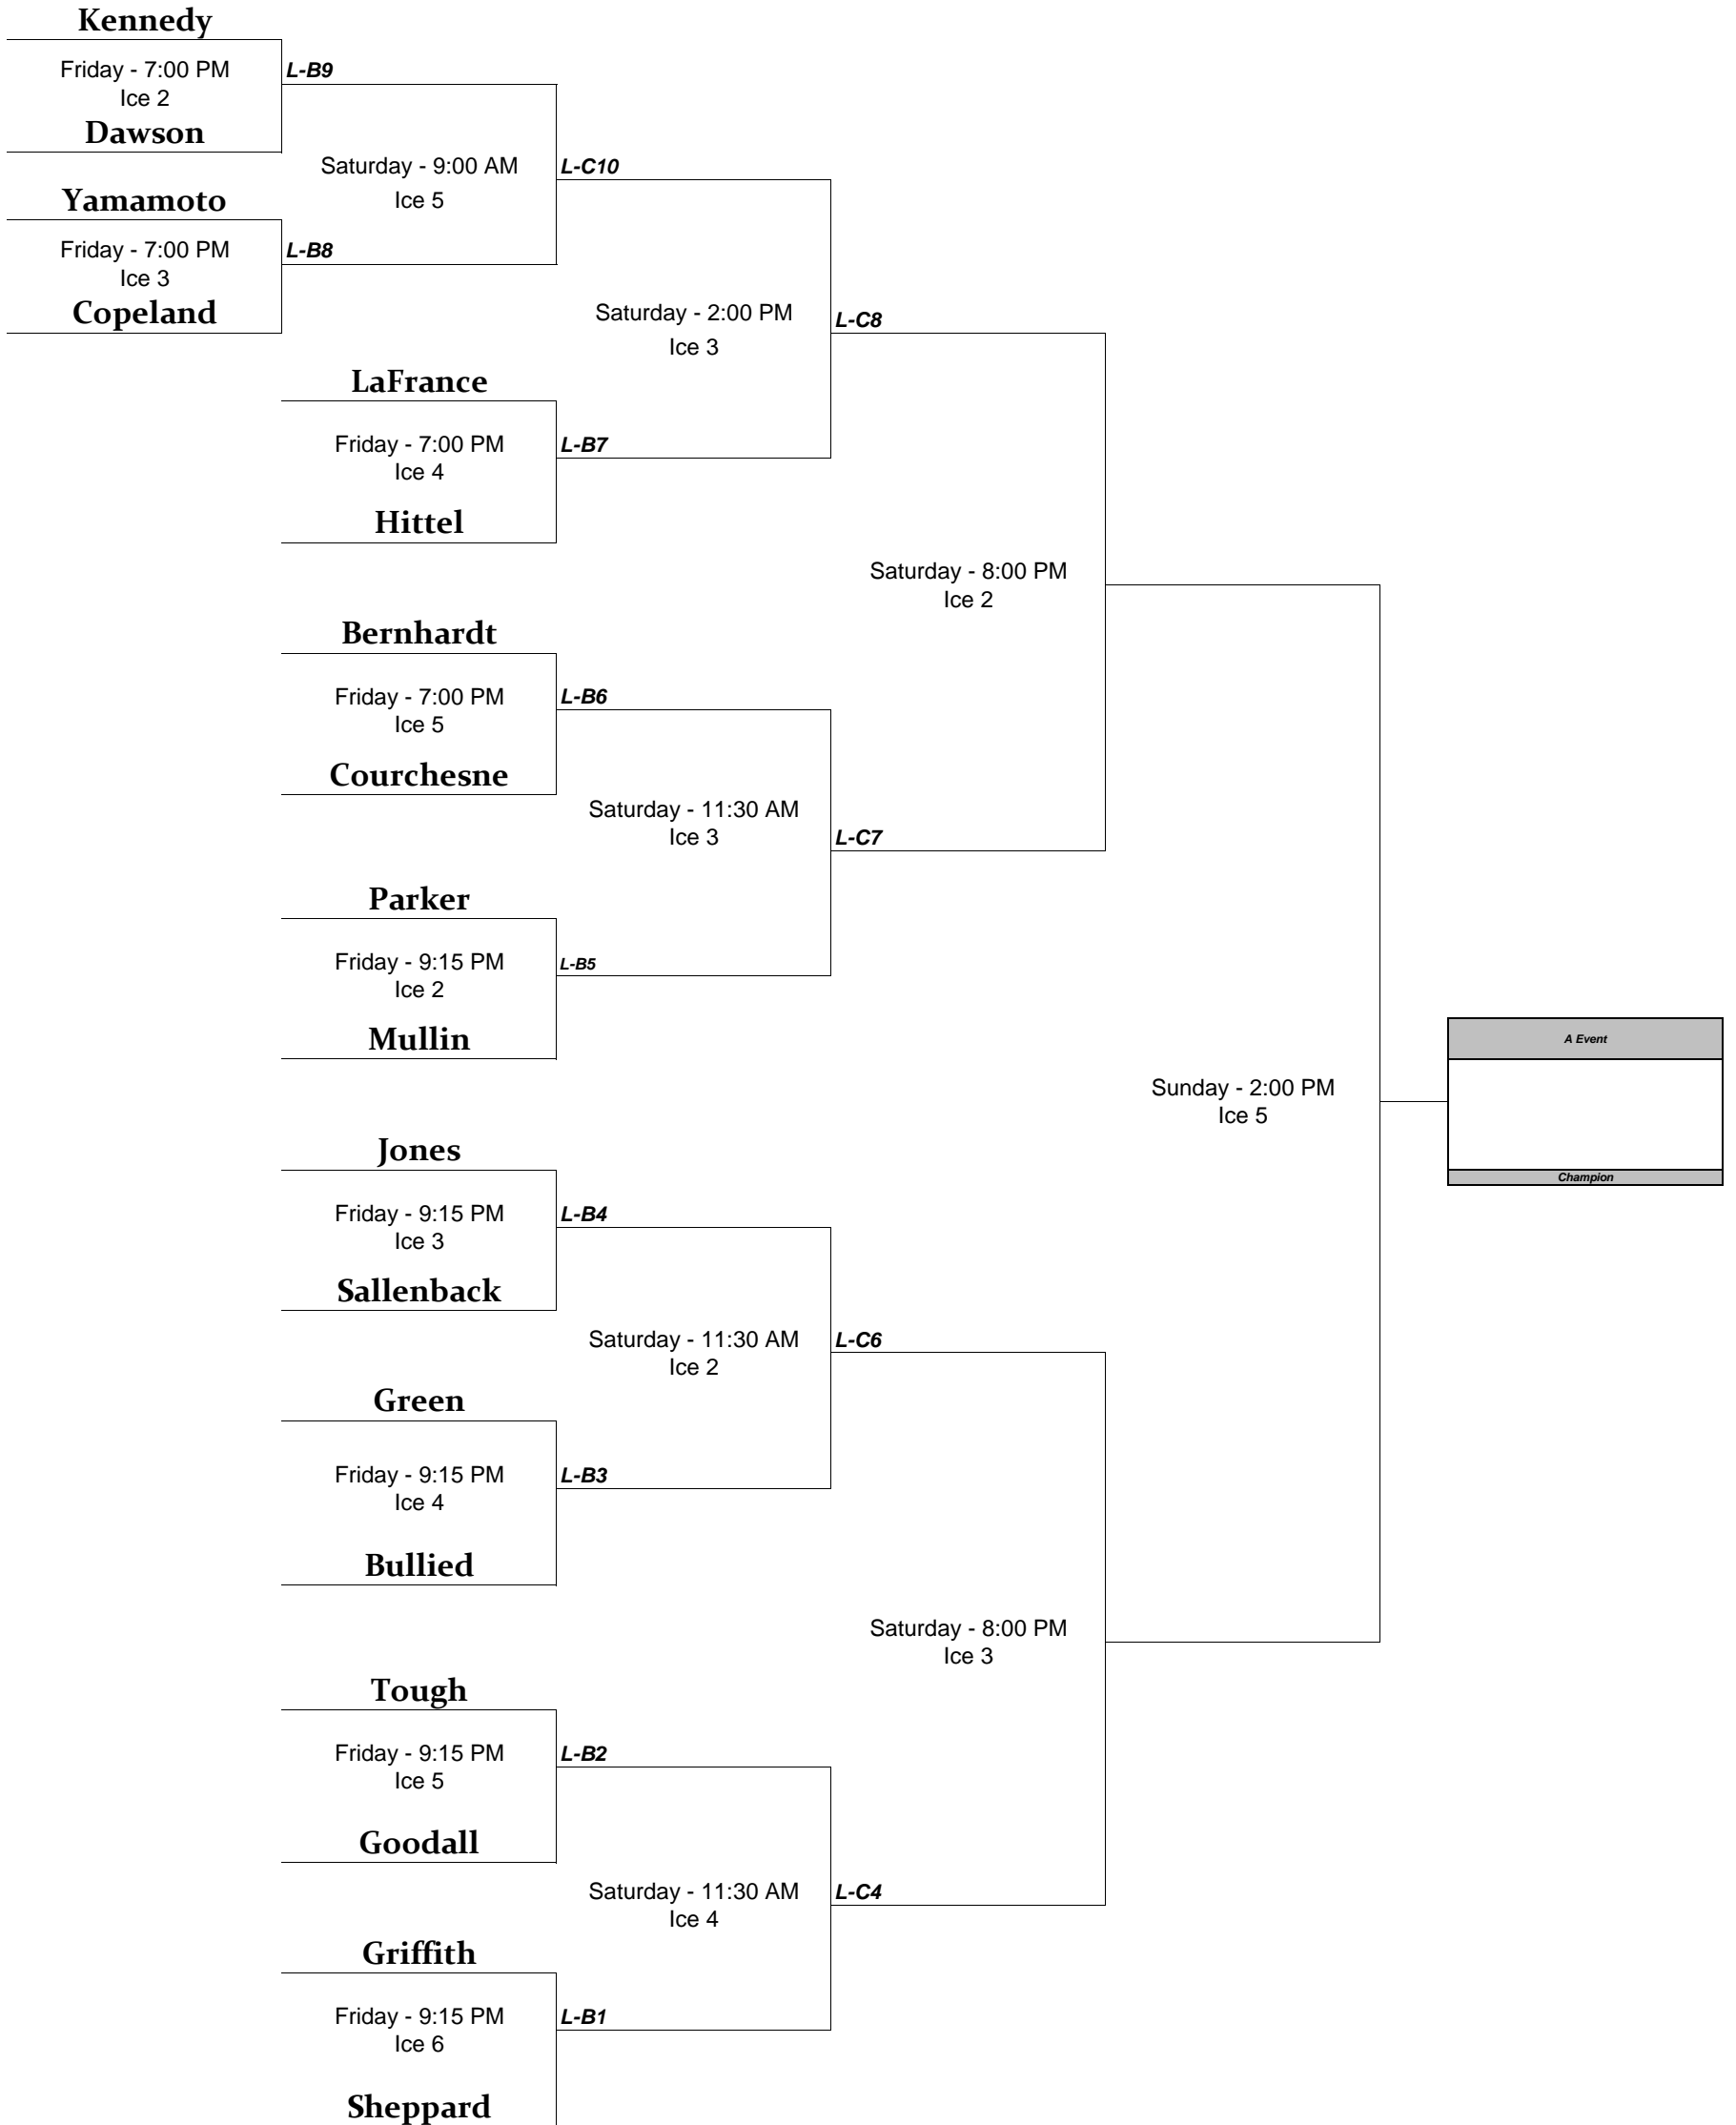

70TH MARINE BONSPIEL

A EVENT