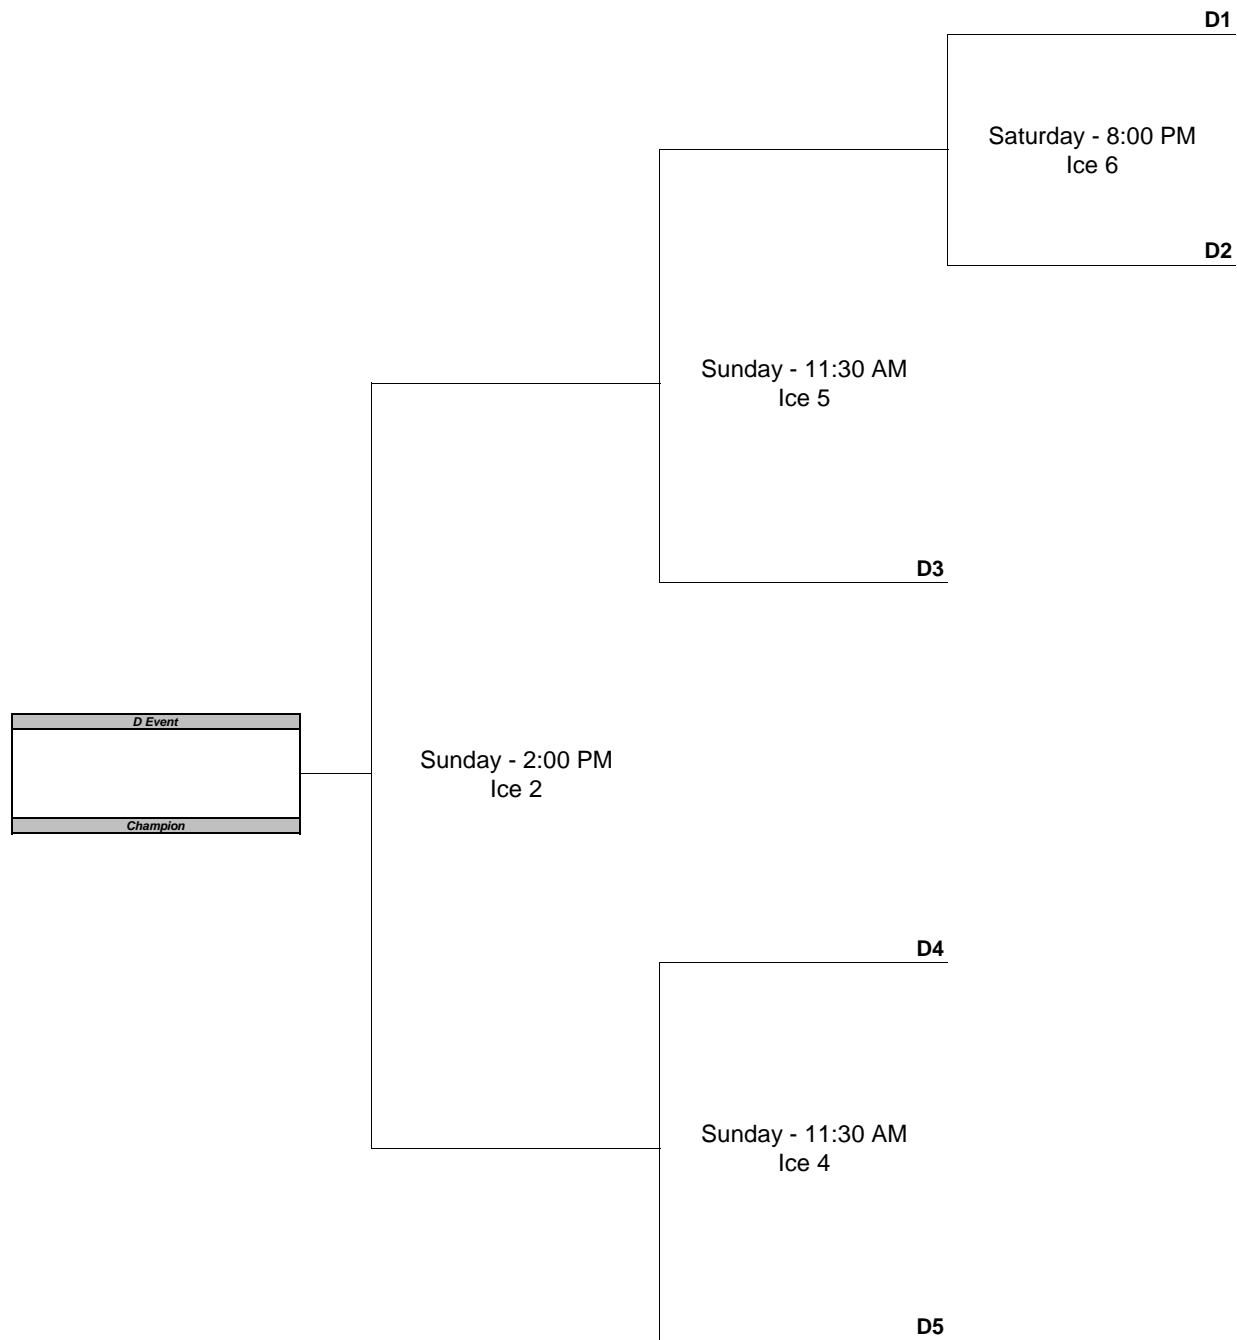

# 70TH MARINE BONSPIEL

# D EVENT

Ice Crew Key			
Draw	Time	Sheets	Count
A	Friday - 7:00 PM	2,3,4,5	4
B	Friday - 9:15 PM	2,3,4,5,6	5
C	Saturday - 9:00 AM	2,3,4,5	4
D	Saturday - 11:30 AM	2,3,4,5	4
E	Saturday - 2:00 PM	2,3,4,5	4
F	Saturday - 8:00 PM	2,3,4,5,6	5
G	Sunday - 9:00 AM	2,3,4,5	4
H	Sunday - 11:30 AM	2,3,4,5	4
I	Sunday - 2:00 PM	2,3,4,5	4