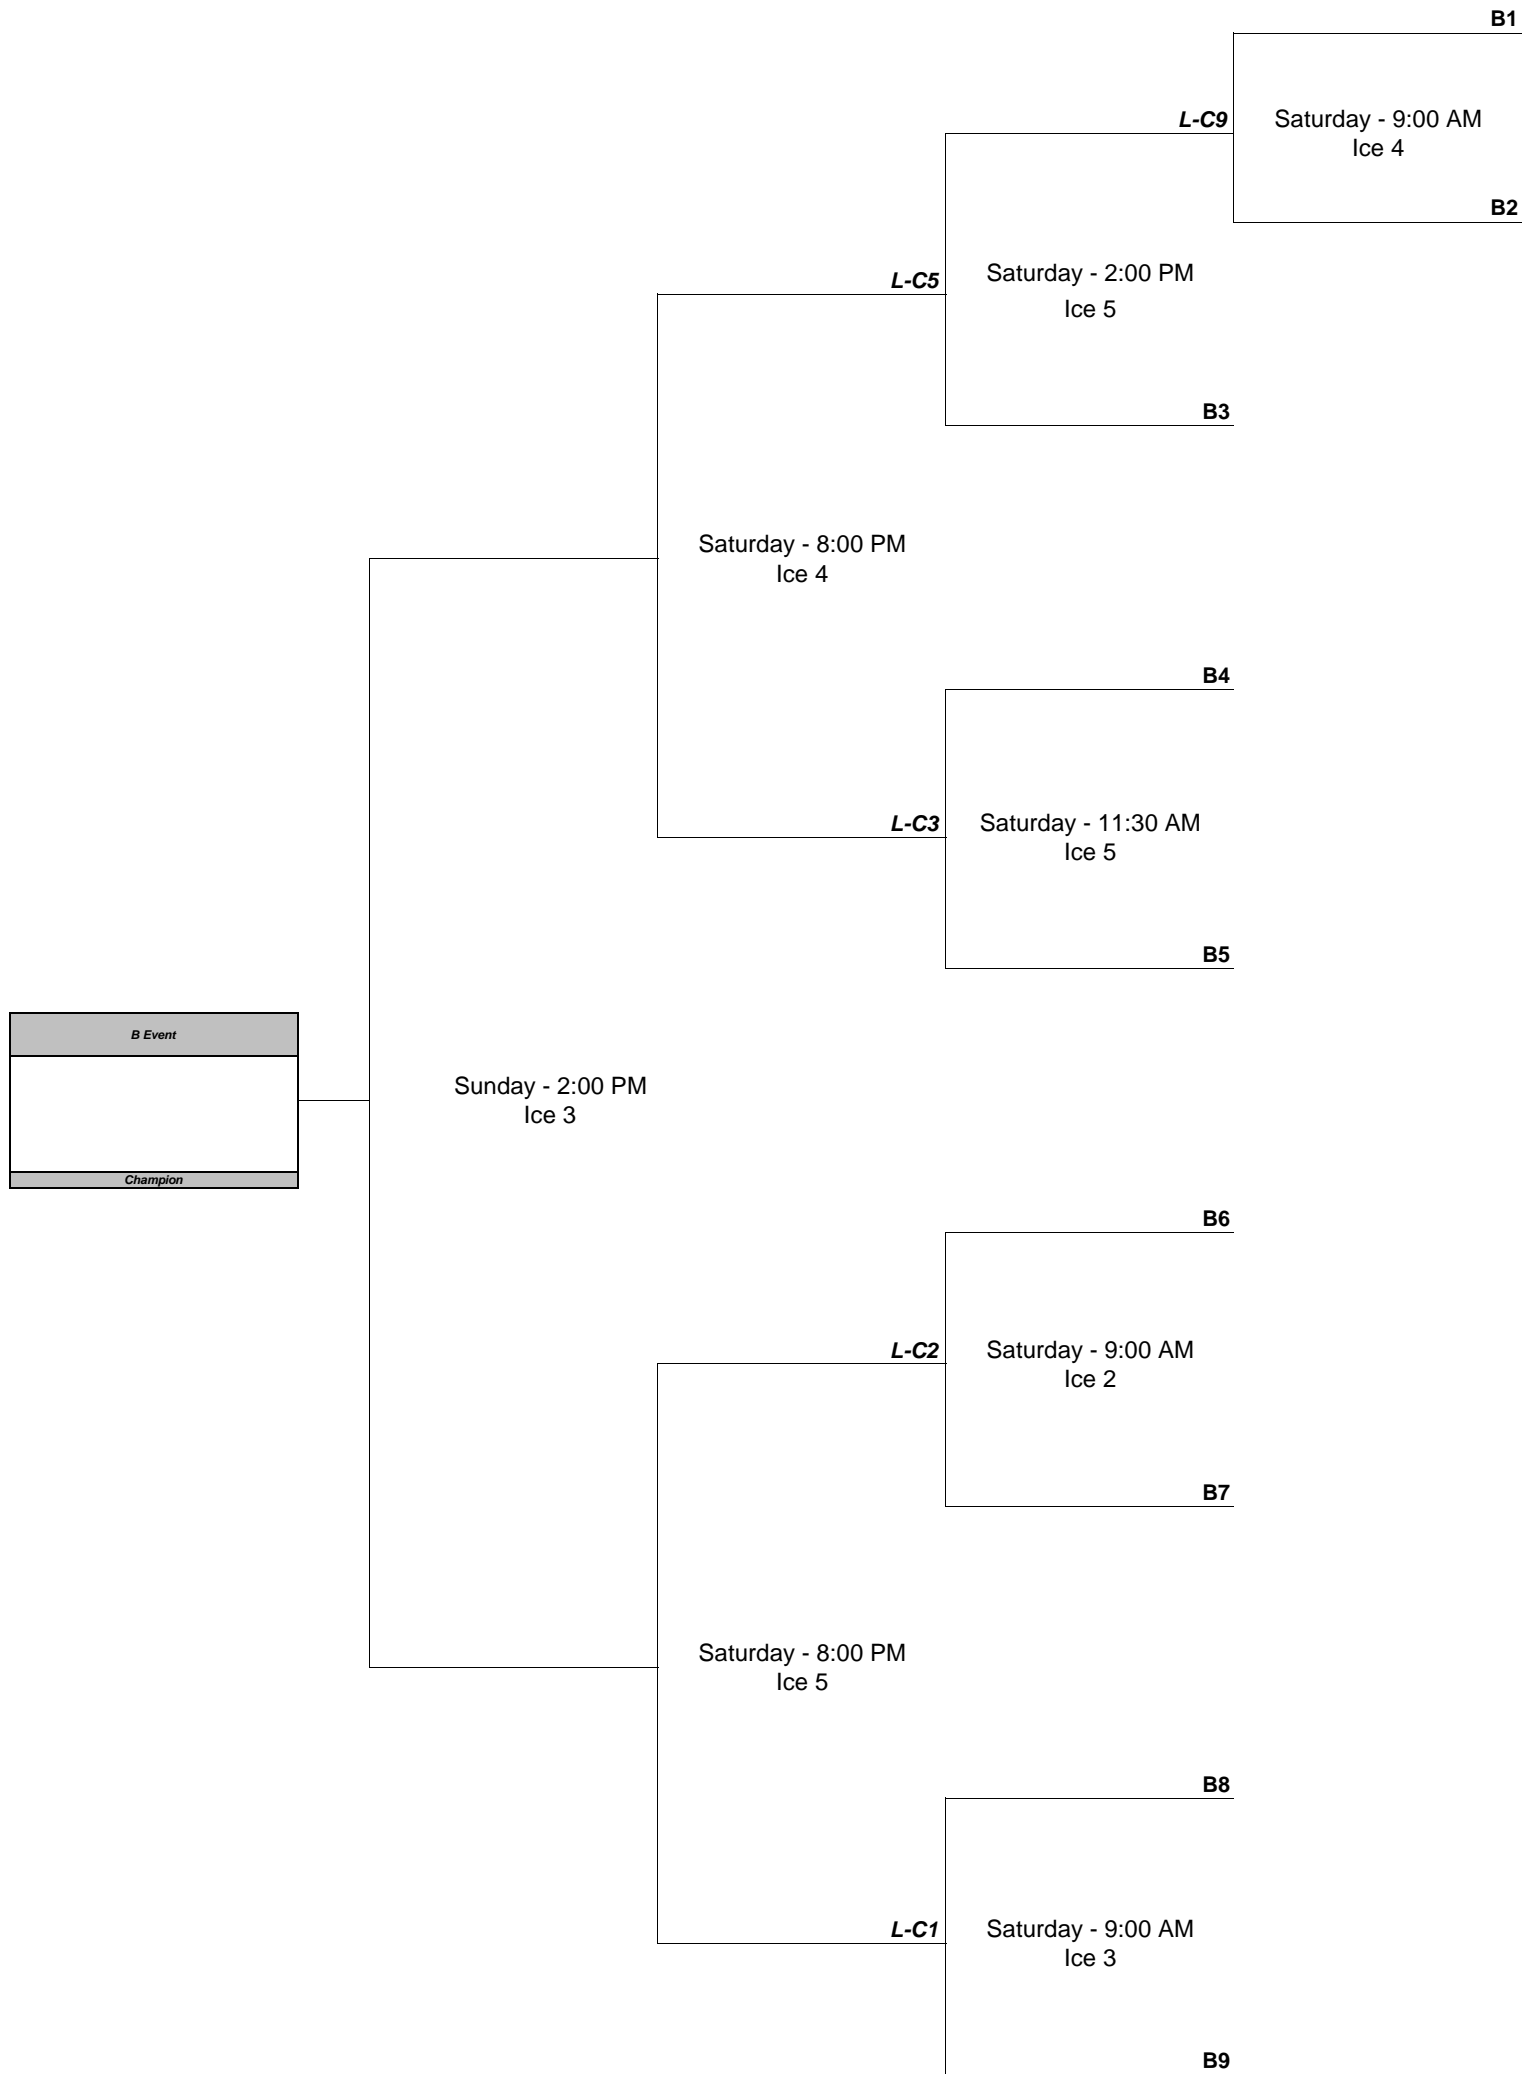

# 70TH MARINE BONSPIEL

# D EVENT

Ice Crew Key			
Draw	Time	Sheets	Count
A	Friday - 7:00 PM	2,3,4,5	4
B	Friday - 9:15 PM	2,3,4,5,6	5
C	Saturday - 9:00 AM	2,3,4,5	4
D	Saturday - 11:30 AM	2,3,4,5	4
E	Saturday - 2:00 PM	2,3,4,5	4
F	Saturday - 8:00 PM	2,3,4,5,6	5
G	Sunday - 9:00 AM	2,3,4,5	4
H	Sunday - 11:30 AM	2,3,4,5	4
I	Sunday - 2:00 PM	2,3,4,5	4