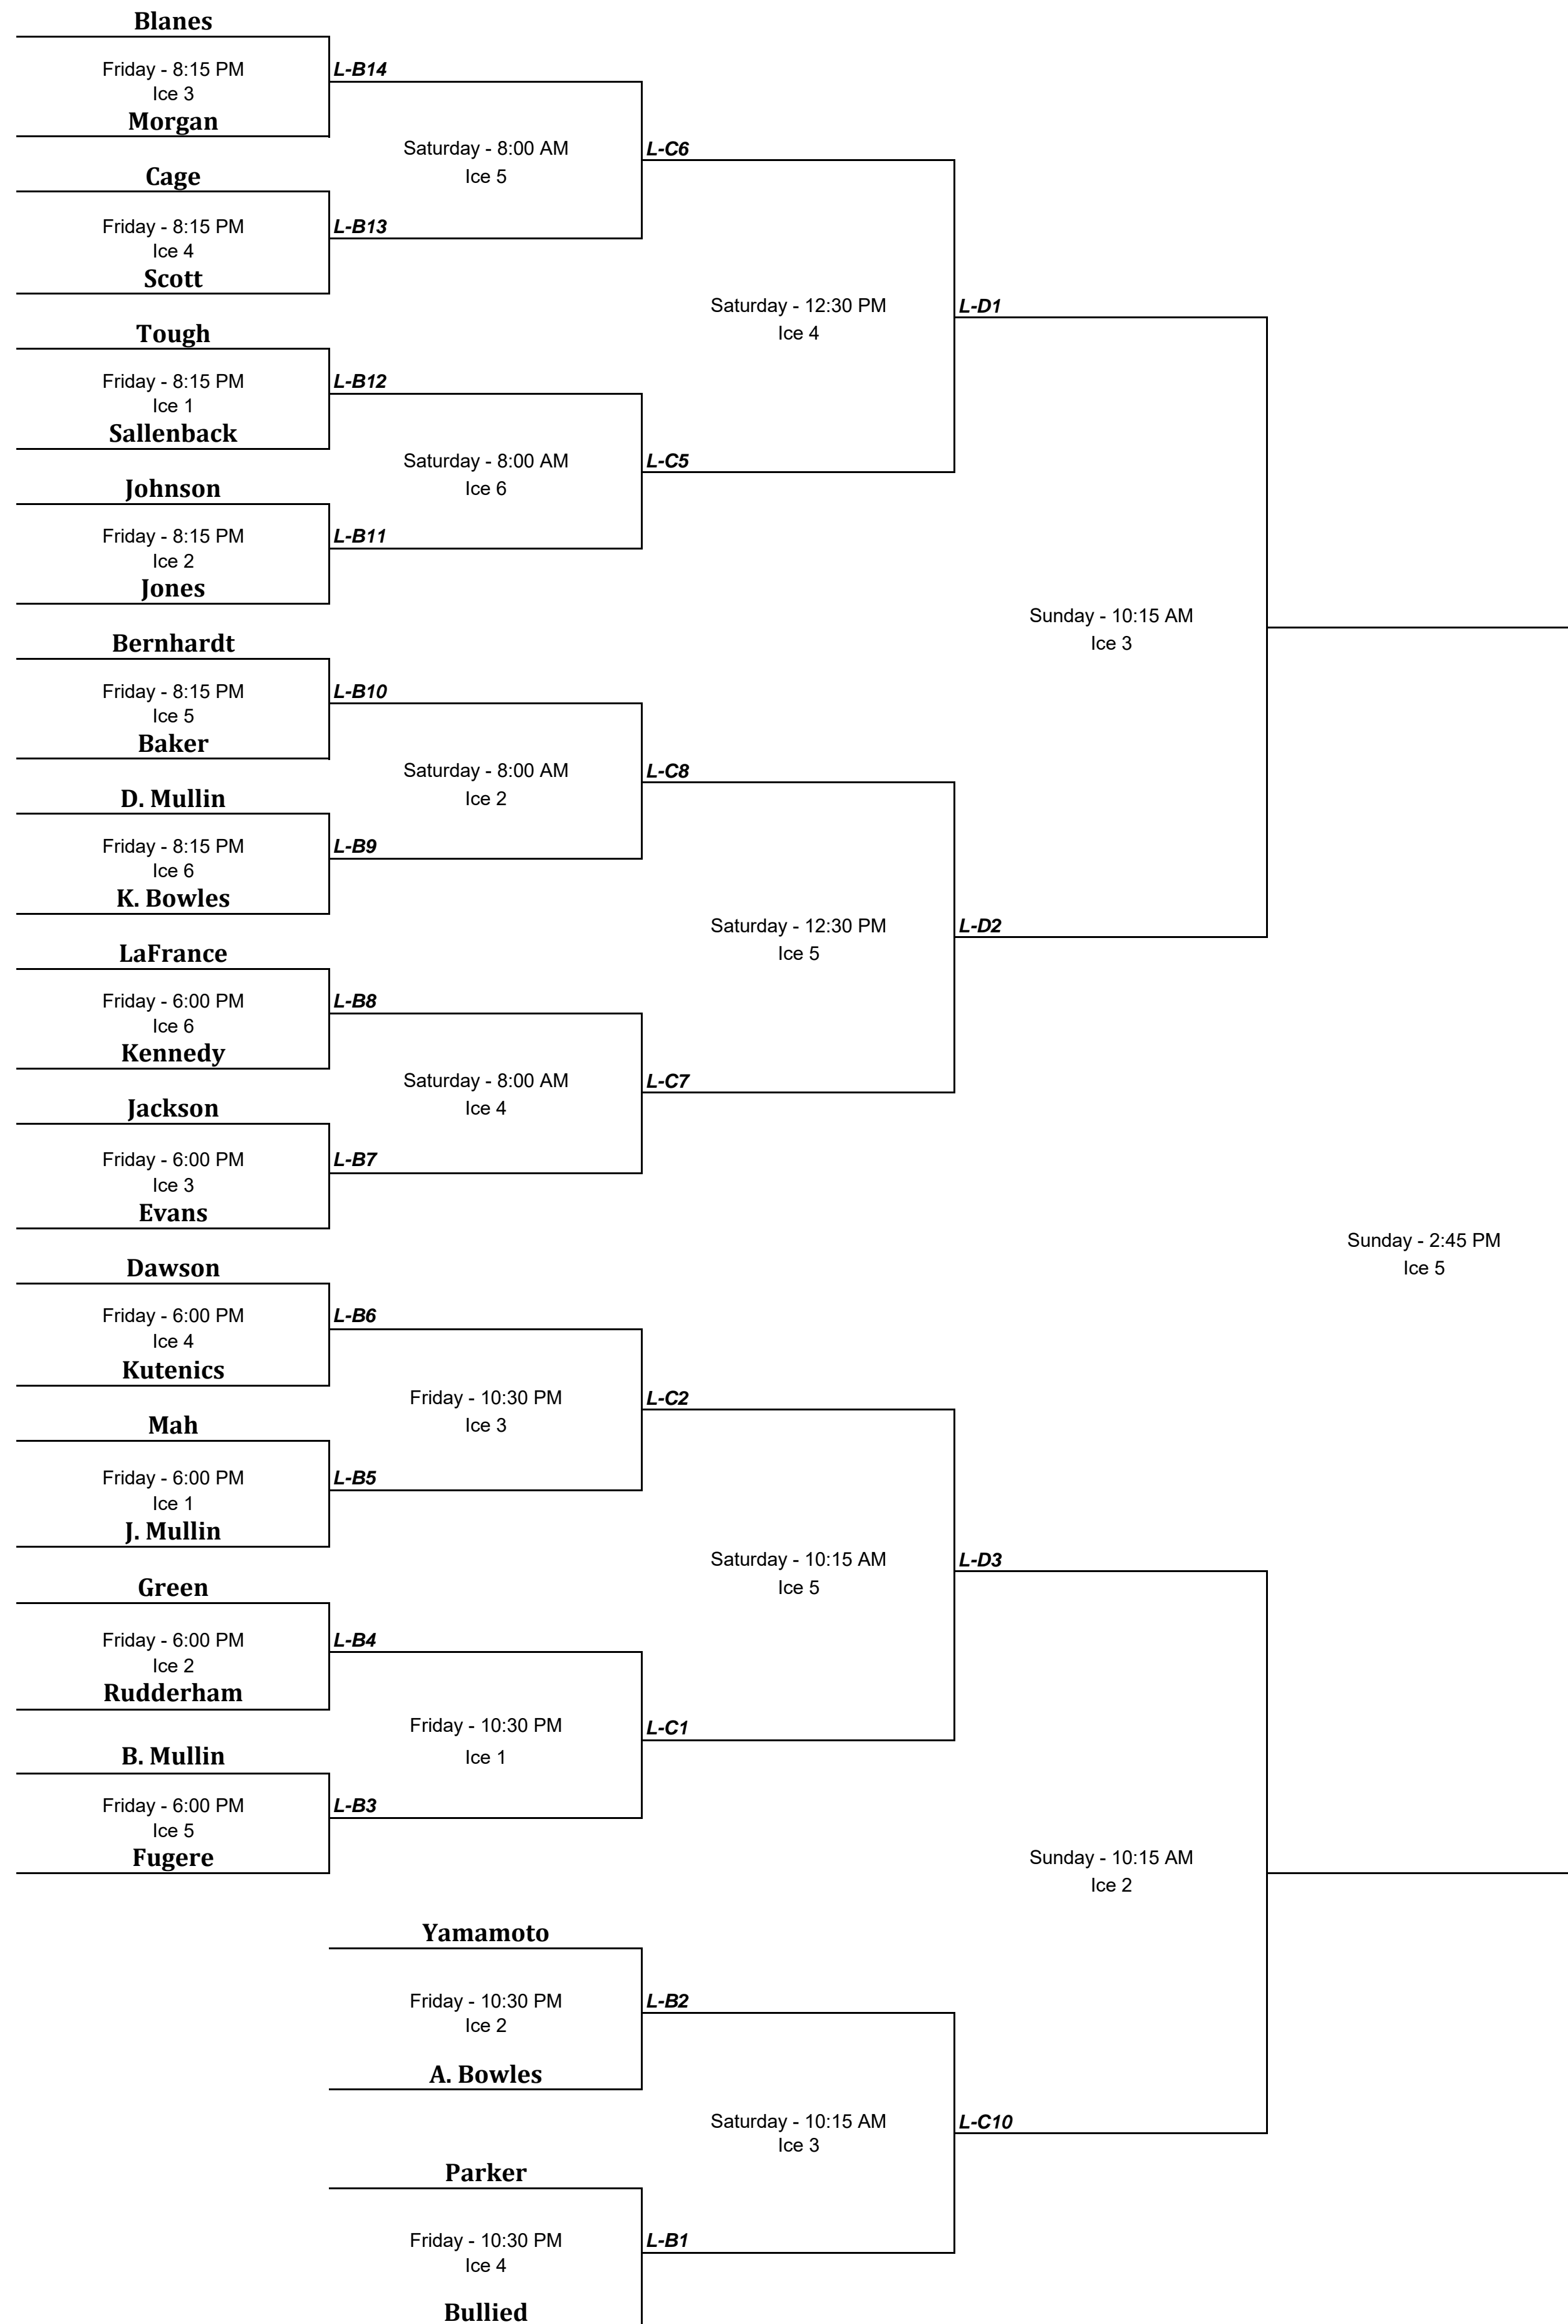

68TH MARINE BONSPIEL

A Event - Sponsored by Cook's Jewellers

B Event - Sponsored by La Gondola

NOTES:

All games are 8 Ends

Ties are to be resolved by an extra end

Teams are responsible for writing up their own results

Winners are to sweep the ice (Unless you play an out of town team)

Ice Crew Key			
Draw	Time	Sheets	Count
A	Friday - 8:00 PM	1,2,3,4,5,6	6
B	Friday - 8:15 PM	1,2,3,4,5,6	6
C	Friday - 10:30 PM	1,2,3,4,5,6	6
D	Saturday - 8:00 AM	1,2,3,4,5,6	6
E	Saturday - 10:15 AM	1,2,3,4,5,6	6
F	Saturday - 12:30 PM	1,2,3,4,5,6	6
G	Saturday - 2:45 PM	2,3,4,5,6	5
H	Saturday - 8:30 PM	1,2,3,4,5,6	6
I	Sunday - 8:00 AM	1,2,3,4,5,6	6
J	Sunday - 10:15 AM	2,3,4,5	4
K	Sunday - 12:30 PM	2,3,4,5	4
L	Sunday - 2:45 PM	2,3,4,5	4

REMEMBER TO SET YOUR CLOCKS FORWARD SATURDAY NIGHT!!!!

C Event - Sponsored by Pacific Inn

D Event - Sponsored by Northwest Fuels

REMEMBER TO SET YOUR CLOCKS FORWARD SATURDAY NIGHT!!!!