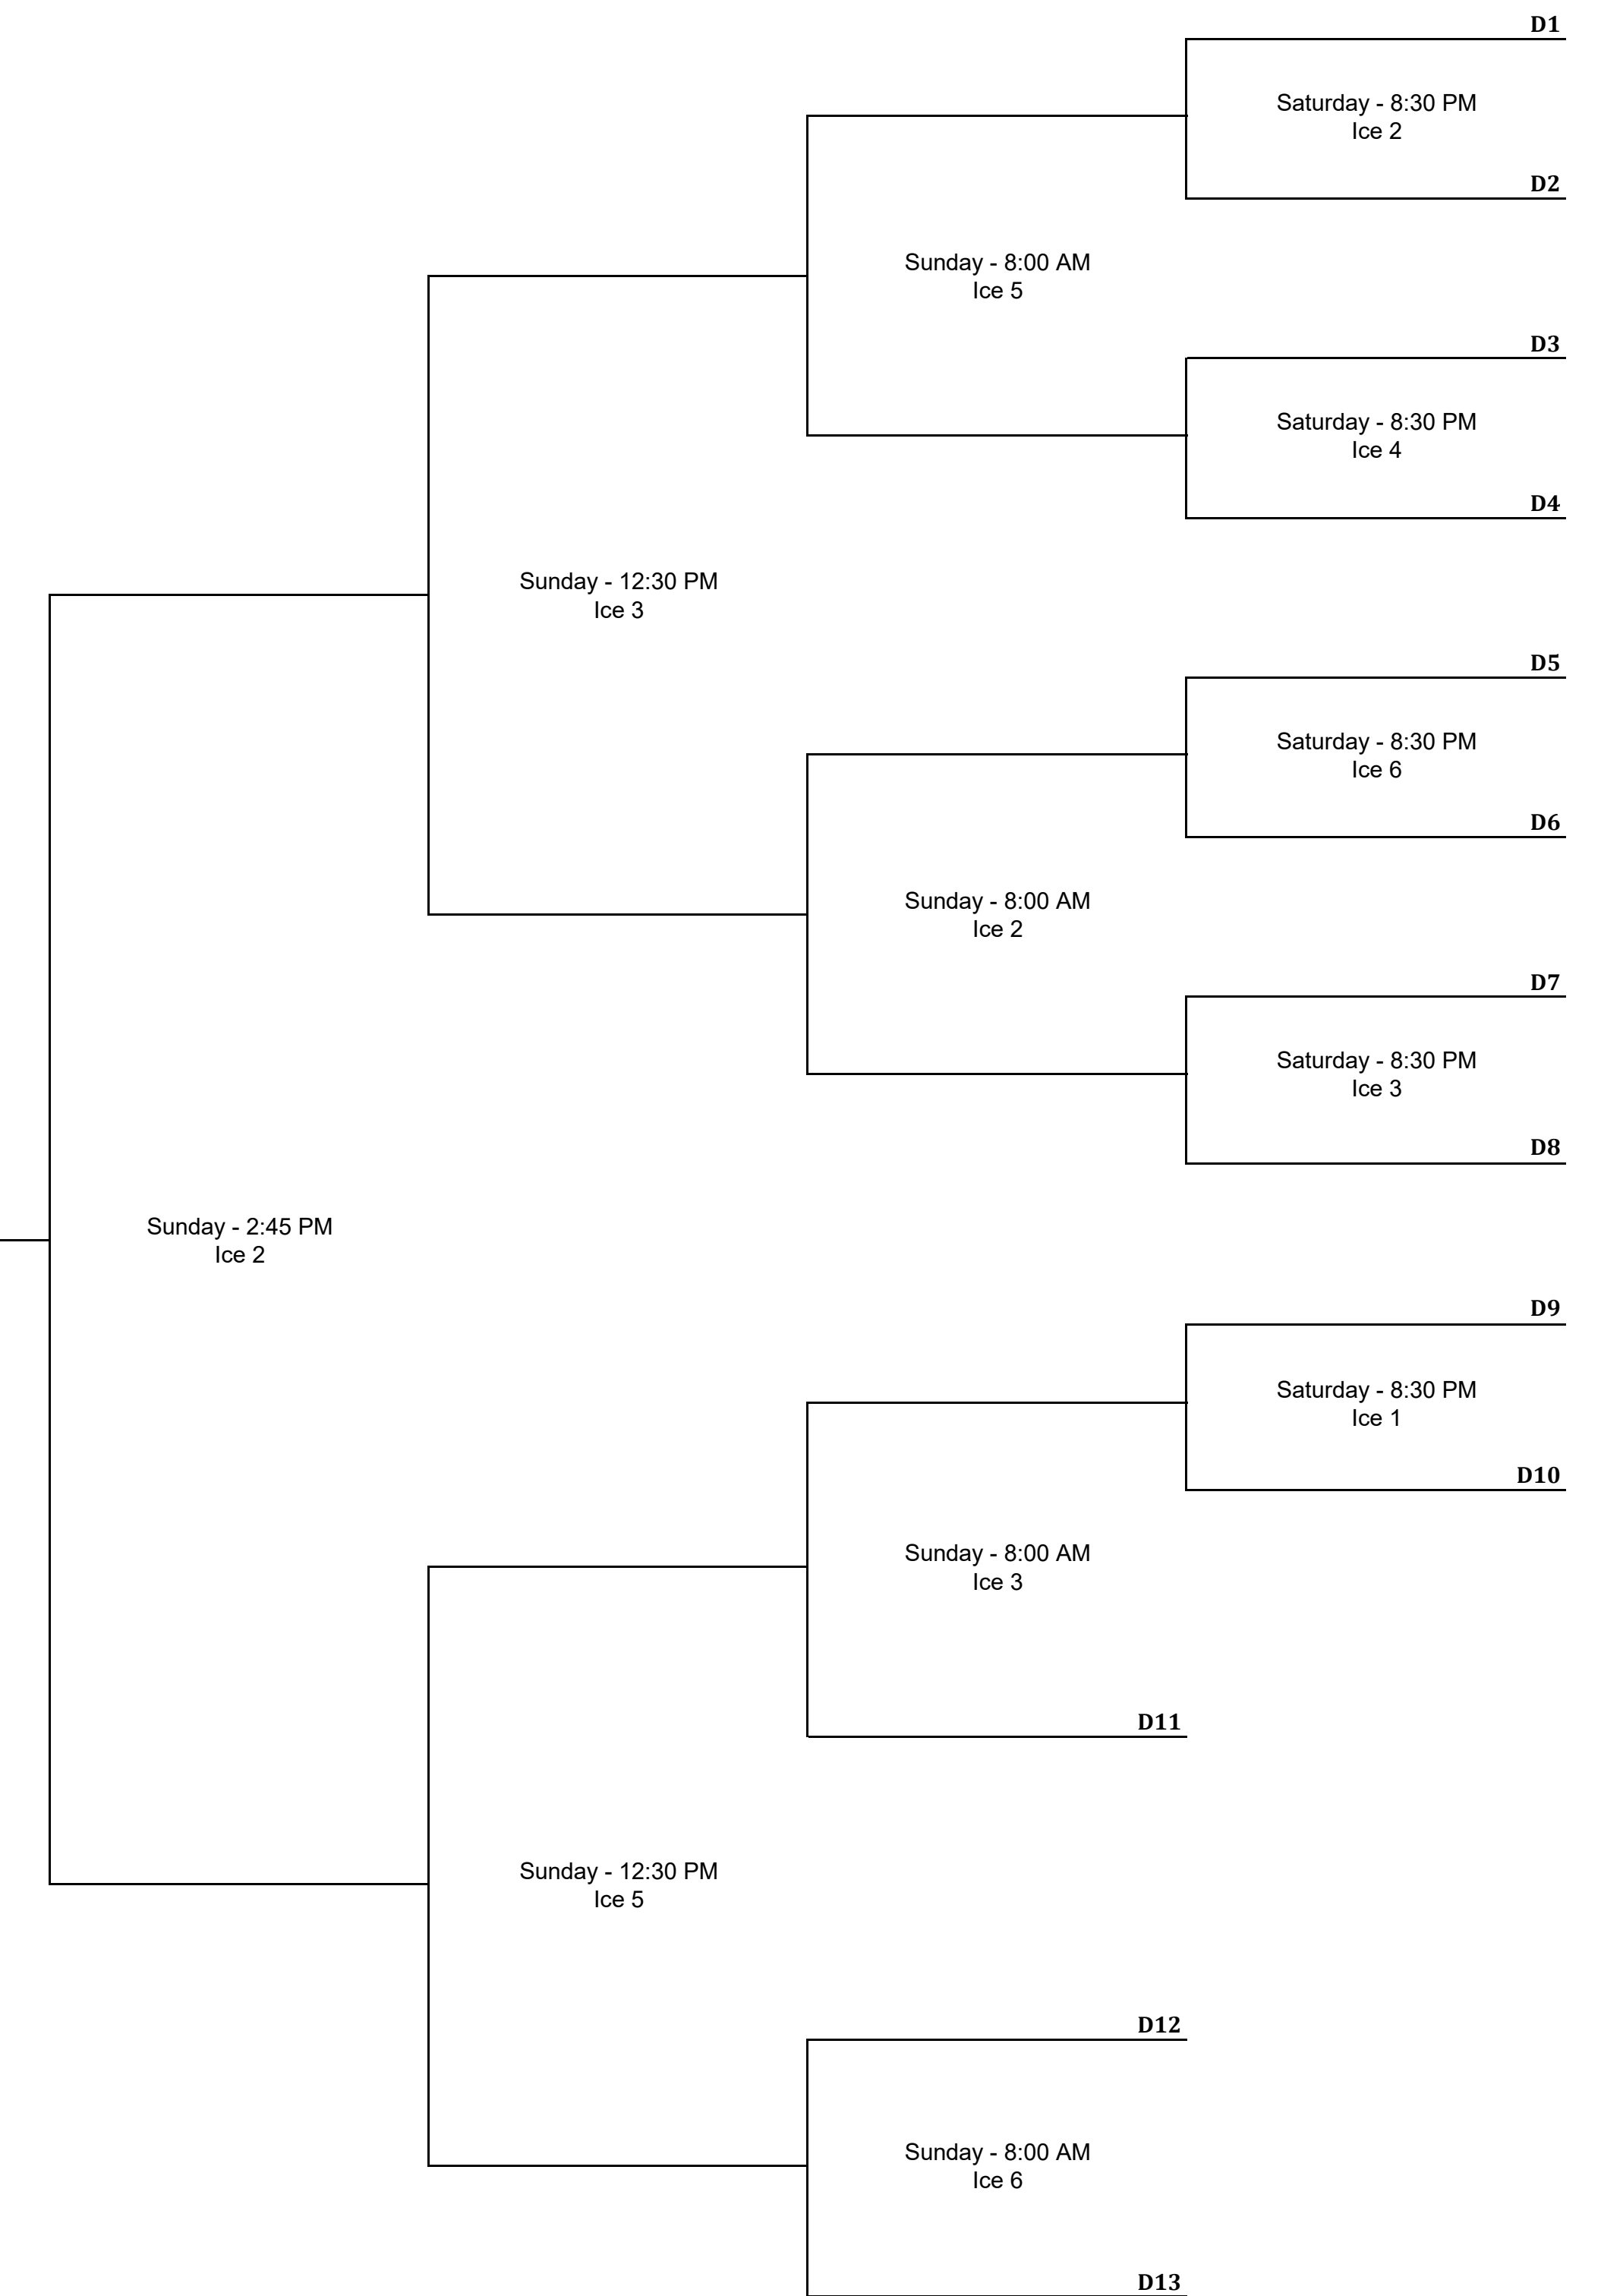

68TH MARINE BONSPIEL

A Event - Sponsored by Cook's Jewellers

B Event - Sponsored by La Gondola

NOTES:

All games are 8 Ends

Ties are to be resolved by an extra end

Teams are responsible for writing up their own results

Winners are to sweep the ice (Unless you play an out of town team)

Ice Crew Key			
Draw	Time	Sheets	Count
A	Friday - 8:00 PM	1,2,3,4,5,6	6
B	Friday - 8:15 PM	1,2,3,4,5,6	6
C	Friday - 10:30 PM	1,2,3,4,5,6	6
D	Saturday - 8:00 AM	1,2,3,4,5,6	6
E	Saturday - 10:15 AM	1,2,3,4,5,6	6
F	Saturday - 12:30 PM	1,2,3,4,5,6	6
G	Saturday - 2:45 PM	2,3,4,5,6	5
H	Saturday - 8:30 PM	1,2,3,4,5,6	6
I	Sunday - 8:00 AM	1,2,3,4,5,6	6
J	Sunday - 10:15 AM	2,3,4,5	4
K	Sunday - 12:30 PM	2,3,4,5	4
L	Sunday - 2:45 PM	2,3,4,5	4

REMEMBER TO SET YOUR CLOCKS FORWARD SATURDAY NIGHT!!!!

C Event - Sponsored by Pacific Inn

D Event - Sponsored by Northwest Fuels

REMEMBER TO SET YOUR CLOCKS FORWARD SATURDAY NIGHT!!!!