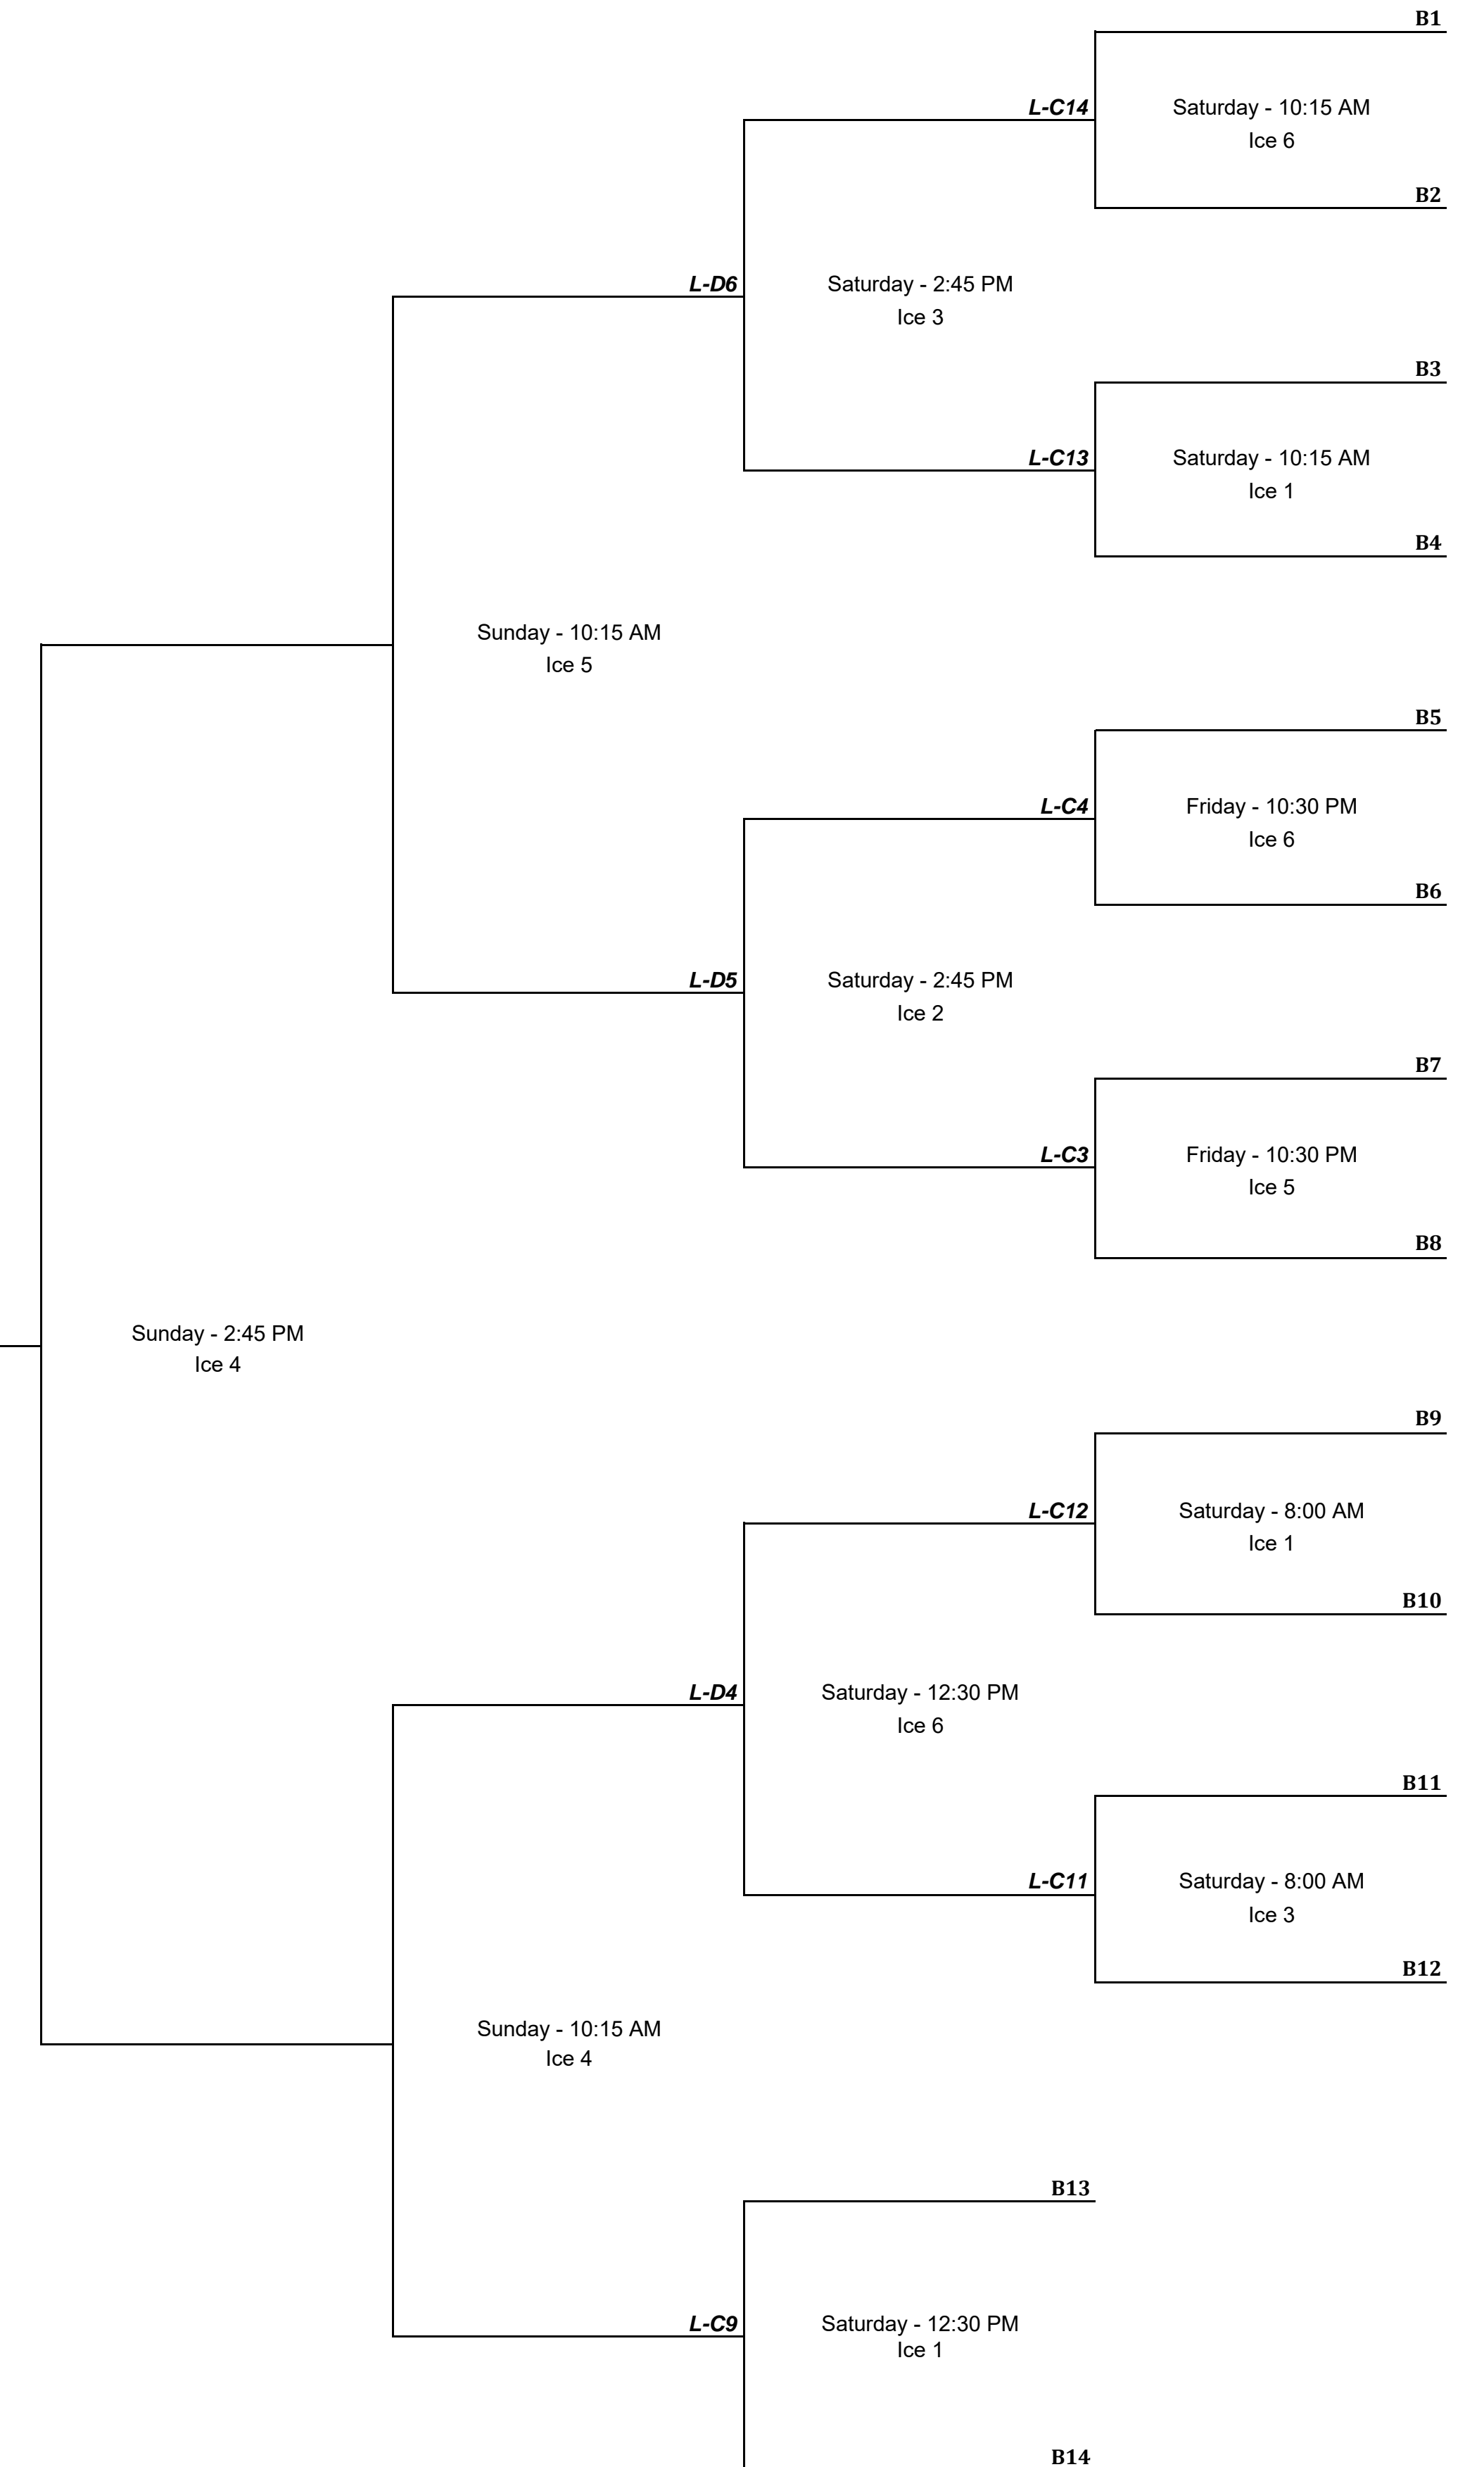

68TH MARINE BONSPIEL

A Event - Sponsored by Cook's Jewellers

B Event - Sponsored by La Gondola

NOTES:

All games are 8 Ends

Ties are to be resolved by an extra end

Teams are responsible for writing up their own results

Winners are to sweep the ice (Unless you play an out of town team)

Ice Crew Key			
Draw	Time	Sheets	Count
A	Friday - 8:00 PM	1,2,3,4,5,6	6
B	Friday - 8:15 PM	1,2,3,4,5,6	6
C	Friday - 10:30 PM	1,2,3,4,5,6	6
D	Saturday - 8:00 AM	1,2,3,4,5,6	6
E	Saturday - 10:15 AM	1,2,3,4,5,6	6
F	Saturday - 12:30 PM	1,2,3,4,5,6	6
G	Saturday - 2:45 PM	2,3,4,5,6	5
H	Saturday - 8:30 PM	1,2,3,4,5,6	6
I	Sunday - 8:00 AM	1,2,3,4,5,6	6
J	Sunday - 10:15 AM	2,3,4,5	4
K	Sunday - 12:30 PM	2,3,4,5	4
L	Sunday - 2:45 PM	2,3,4,5	4

REMEMBER TO SET YOUR CLOCKS FORWARD SATURDAY NIGHT!!!!

C Event - Sponsored by Pacific Inn

D Event - Sponsored by Northwest Fuels

REMEMBER TO SET YOUR CLOCKS FORWARD SATURDAY NIGHT!!!!