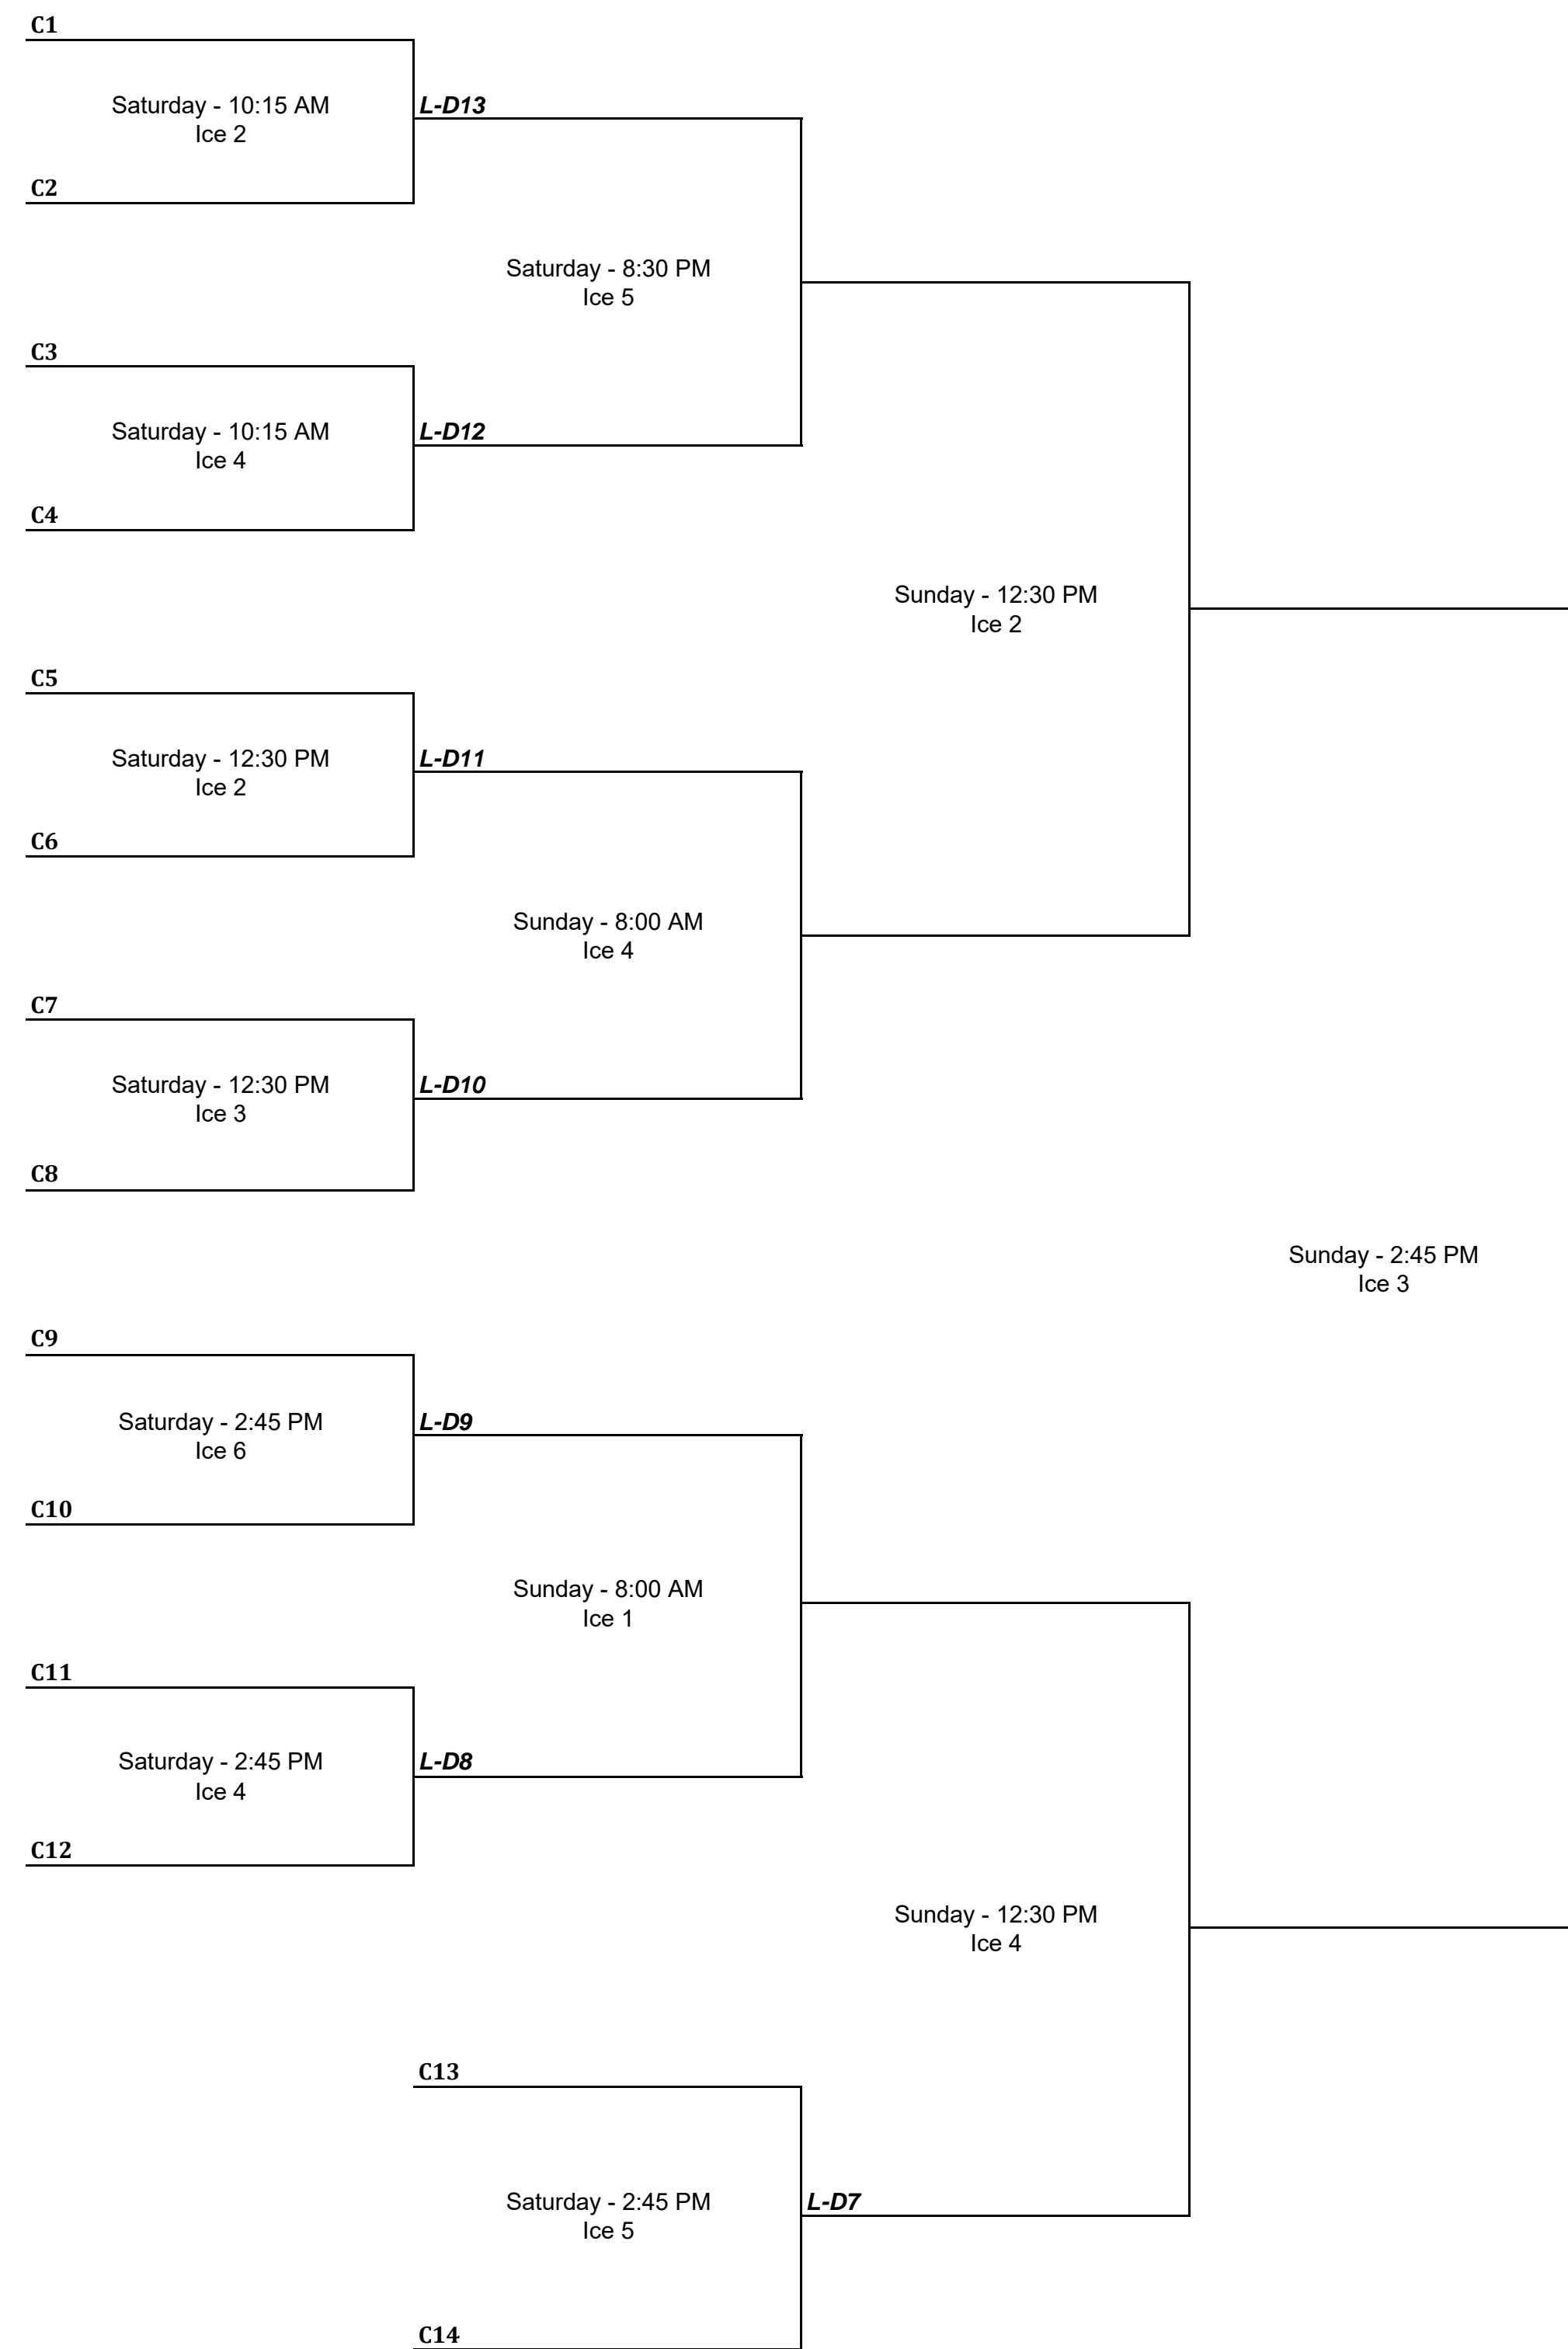

68TH MARINE BONSPIEL

A Event - Sponsored by Cook's Jewellers

B Event - Sponsored by La Gondola

NOTES:

All games are 8 Ends

Ties are to be resolved by an extra end

Teams are responsible for writing up their own results

Winners are to sweep the ice (Unless you play an out of town team)

Ice Crew Key			
Draw	Time	Sheets	Count
A	Friday - 8:00 PM	1,2,3,4,5,6	6
B	Friday - 8:15 PM	1,2,3,4,5,6	6
C	Friday - 10:30 PM	1,2,3,4,5,6	6
D	Saturday - 8:00 AM	1,2,3,4,5,6	6
E	Saturday - 10:15 AM	1,2,3,4,5,6	6
F	Saturday - 12:30 PM	1,2,3,4,5,6	6
G	Saturday - 2:45 PM	2,3,4,5,6	5
H	Saturday - 8:30 PM	1,2,3,4,5,6	6
I	Sunday - 8:00 AM	1,2,3,4,5,6	6
J	Sunday - 10:15 AM	2,3,4,5	4
K	Sunday - 12:30 PM	2,3,4,5	4
L	Sunday - 2:45 PM	2,3,4,5	4

REMEMBER TO SET YOUR CLOCKS FORWARD SATURDAY NIGHT!!!!

C Event - Sponsored by Pacific Inn

D Event - Sponsored by Northwest Fuels

REMEMBER TO SET YOUR CLOCKS FORWARD SATURDAY NIGHT!!!!