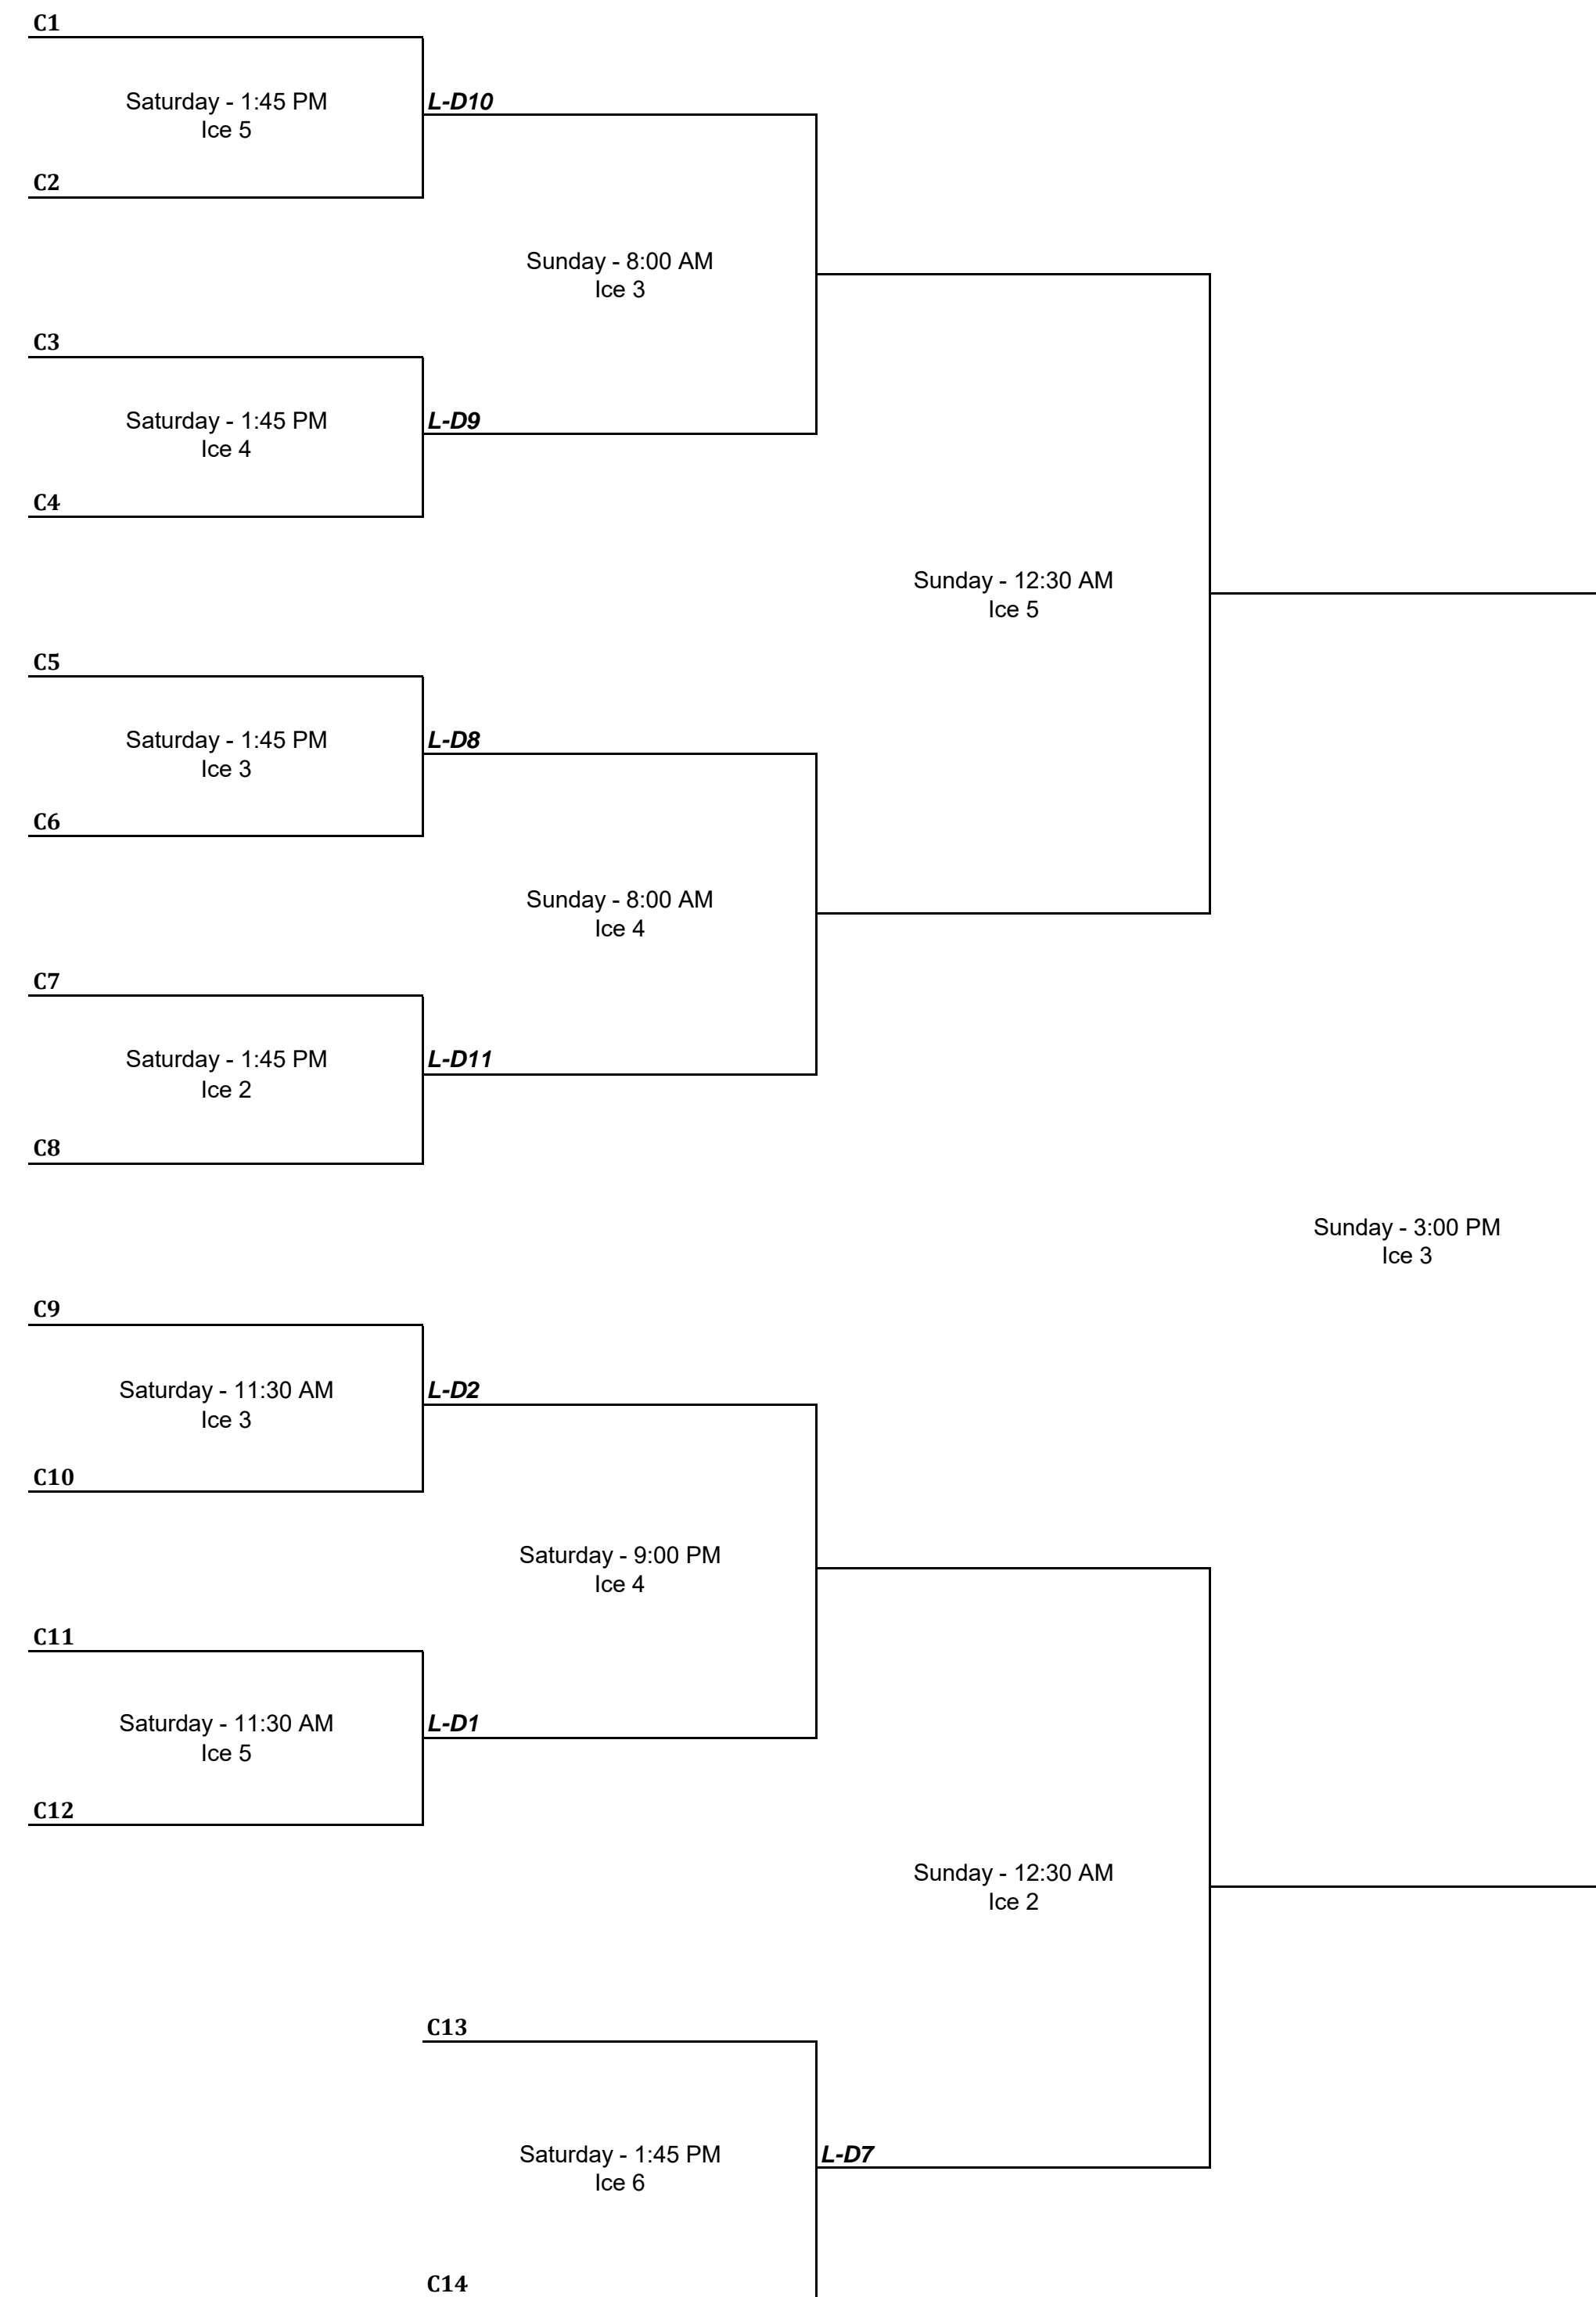

67TH MARINE BONSPIEL

A Event

B Event

NOTES:
 All games are 8 Ends
 Ties are to be resolved by an extra end
 Teams are responsible for writing up their own results
 Winners are to sweep the ice (Unless you play on out of town team)

Ice Crew Key			
Draw	Time	Sheets	Count
A	Friday - 6:00 PM	1,2,3,4,5,6	6
B	Friday - 8:30 PM	1,2,3,4,5,6	6
C	Friday - 10:45 PM	2,3,4,5,6	5
D	Saturday - 7:00 AM	2,3,4,5,6	5
E	Saturday - 9:15 AM	2,3,4,5,6	5
F	Saturday - 11:30 AM	1,2,3,4,5,6	6
G	Saturday - 1:45 PM	2,3,4,5,6	5
H	Saturday - 9:00 PM	2,3,4,5	4
I	Sunday - 8:00 AM	1,2,3,4,5,6	6
J	Sunday - 10:15 AM	2,3,4,5	4
K	Sunday - 12:30 AM	2,3,4,5	4
L	Sunday - 3:00 PM	2,3,4,5	4

REMEMBER TO SET YOUR CLOCKS FORWARD SATURDAY NIGHT!!!!

C Event

D Event

REMEMBER TO SET YOUR CLOCKS FORWARD SATURDAY NIGHT!!!!