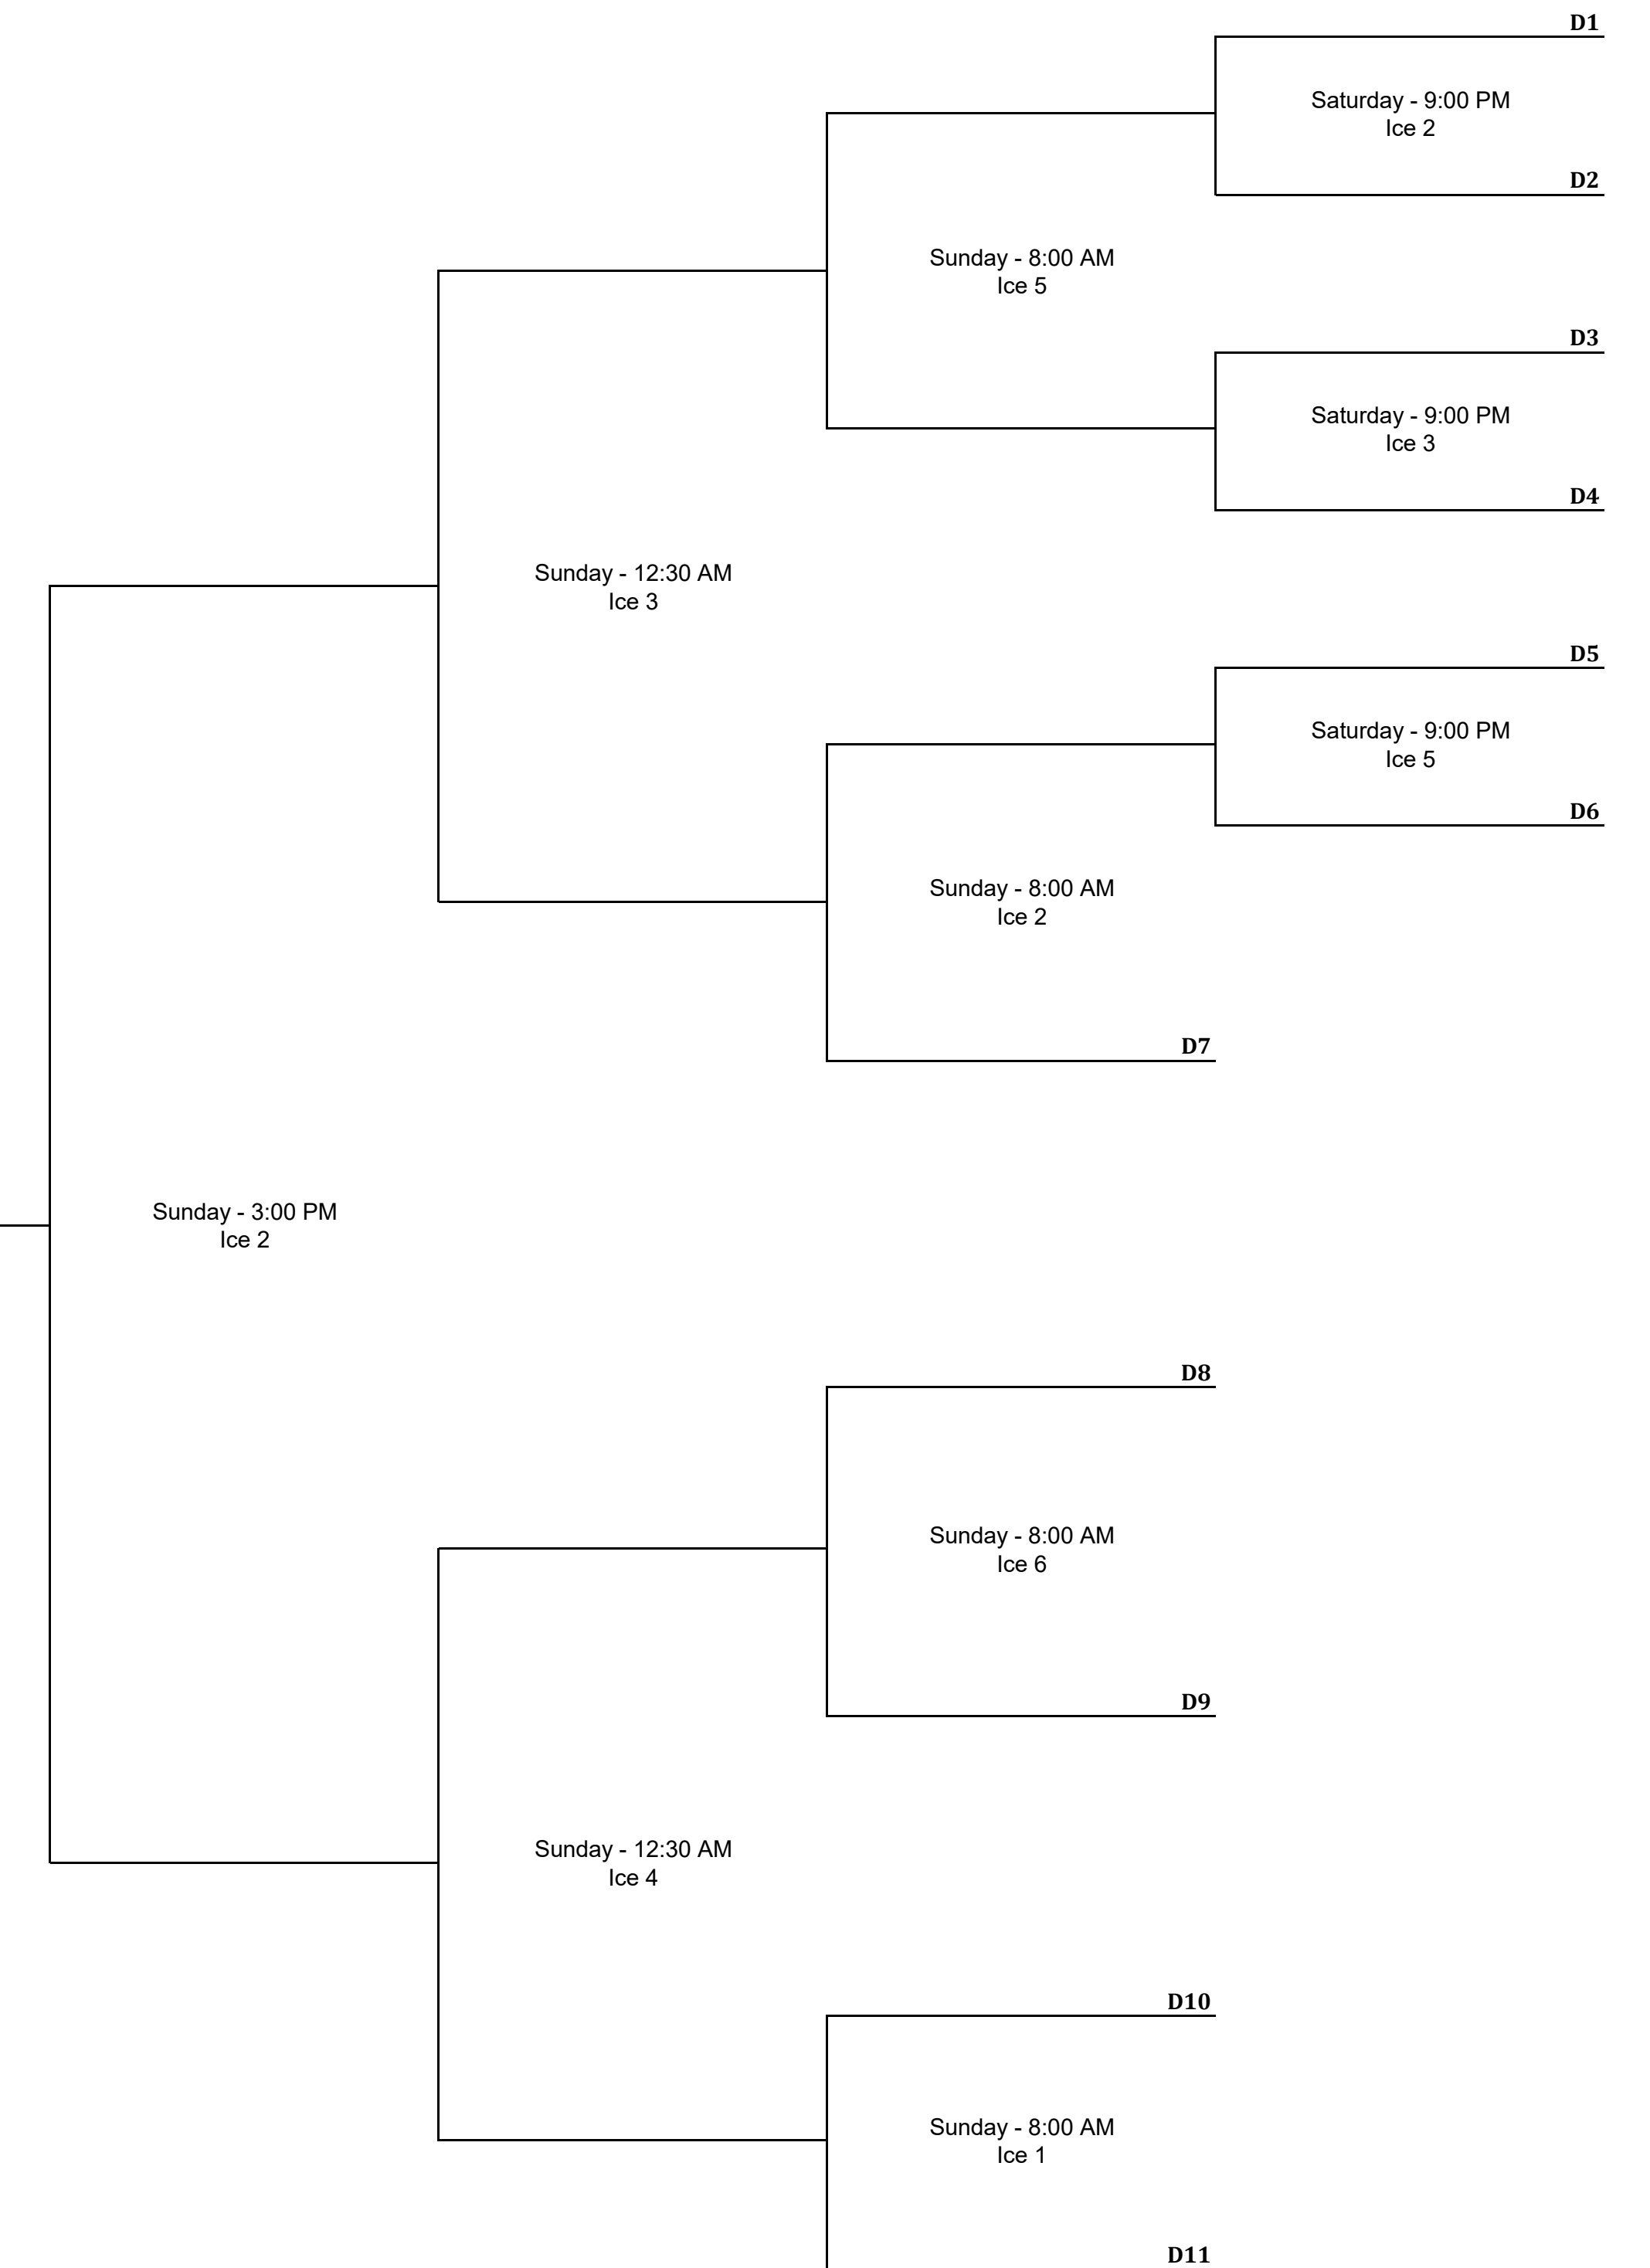

67TH MARINE BONSPIEL

A Event

B Event

NOTES:
 All games are 8 Ends
 Ties are to be resolved by an extra end
 Teams are responsible for writing up their own results
 Winners are to sweep the ice (Unless you play on out of town team)

Ice Crew Key			
Draw	Time	Sheets	Count
A	Friday - 6:00 PM	1,2,3,4,5,6	6
B	Friday - 8:30 PM	1,2,3,4,5,6	6
C	Friday - 10:45 PM	2,3,4,5,6	5
D	Saturday - 7:00 AM	2,3,4,5,6	5
E	Saturday - 9:15 AM	2,3,4,5,6	5
F	Saturday - 11:30 AM	1,2,3,4,5,6	6
G	Saturday - 1:45 PM	2,3,4,5,6	5
H	Saturday - 9:00 PM	2,3,4,5	4
I	Sunday - 8:00 AM	1,2,3,4,5,6	6
J	Sunday - 10:15 AM	2,3,4,5	4
K	Sunday - 12:30 AM	2,3,4,5	4
L	Sunday - 3:00 PM	2,3,4,5	4

REMEMBER TO SET YOUR CLOCKS FORWARD SATURDAY NIGHT!!!!

C Event

D Event

REMEMBER TO SET YOUR CLOCKS FORWARD SATURDAY NIGHT!!!!