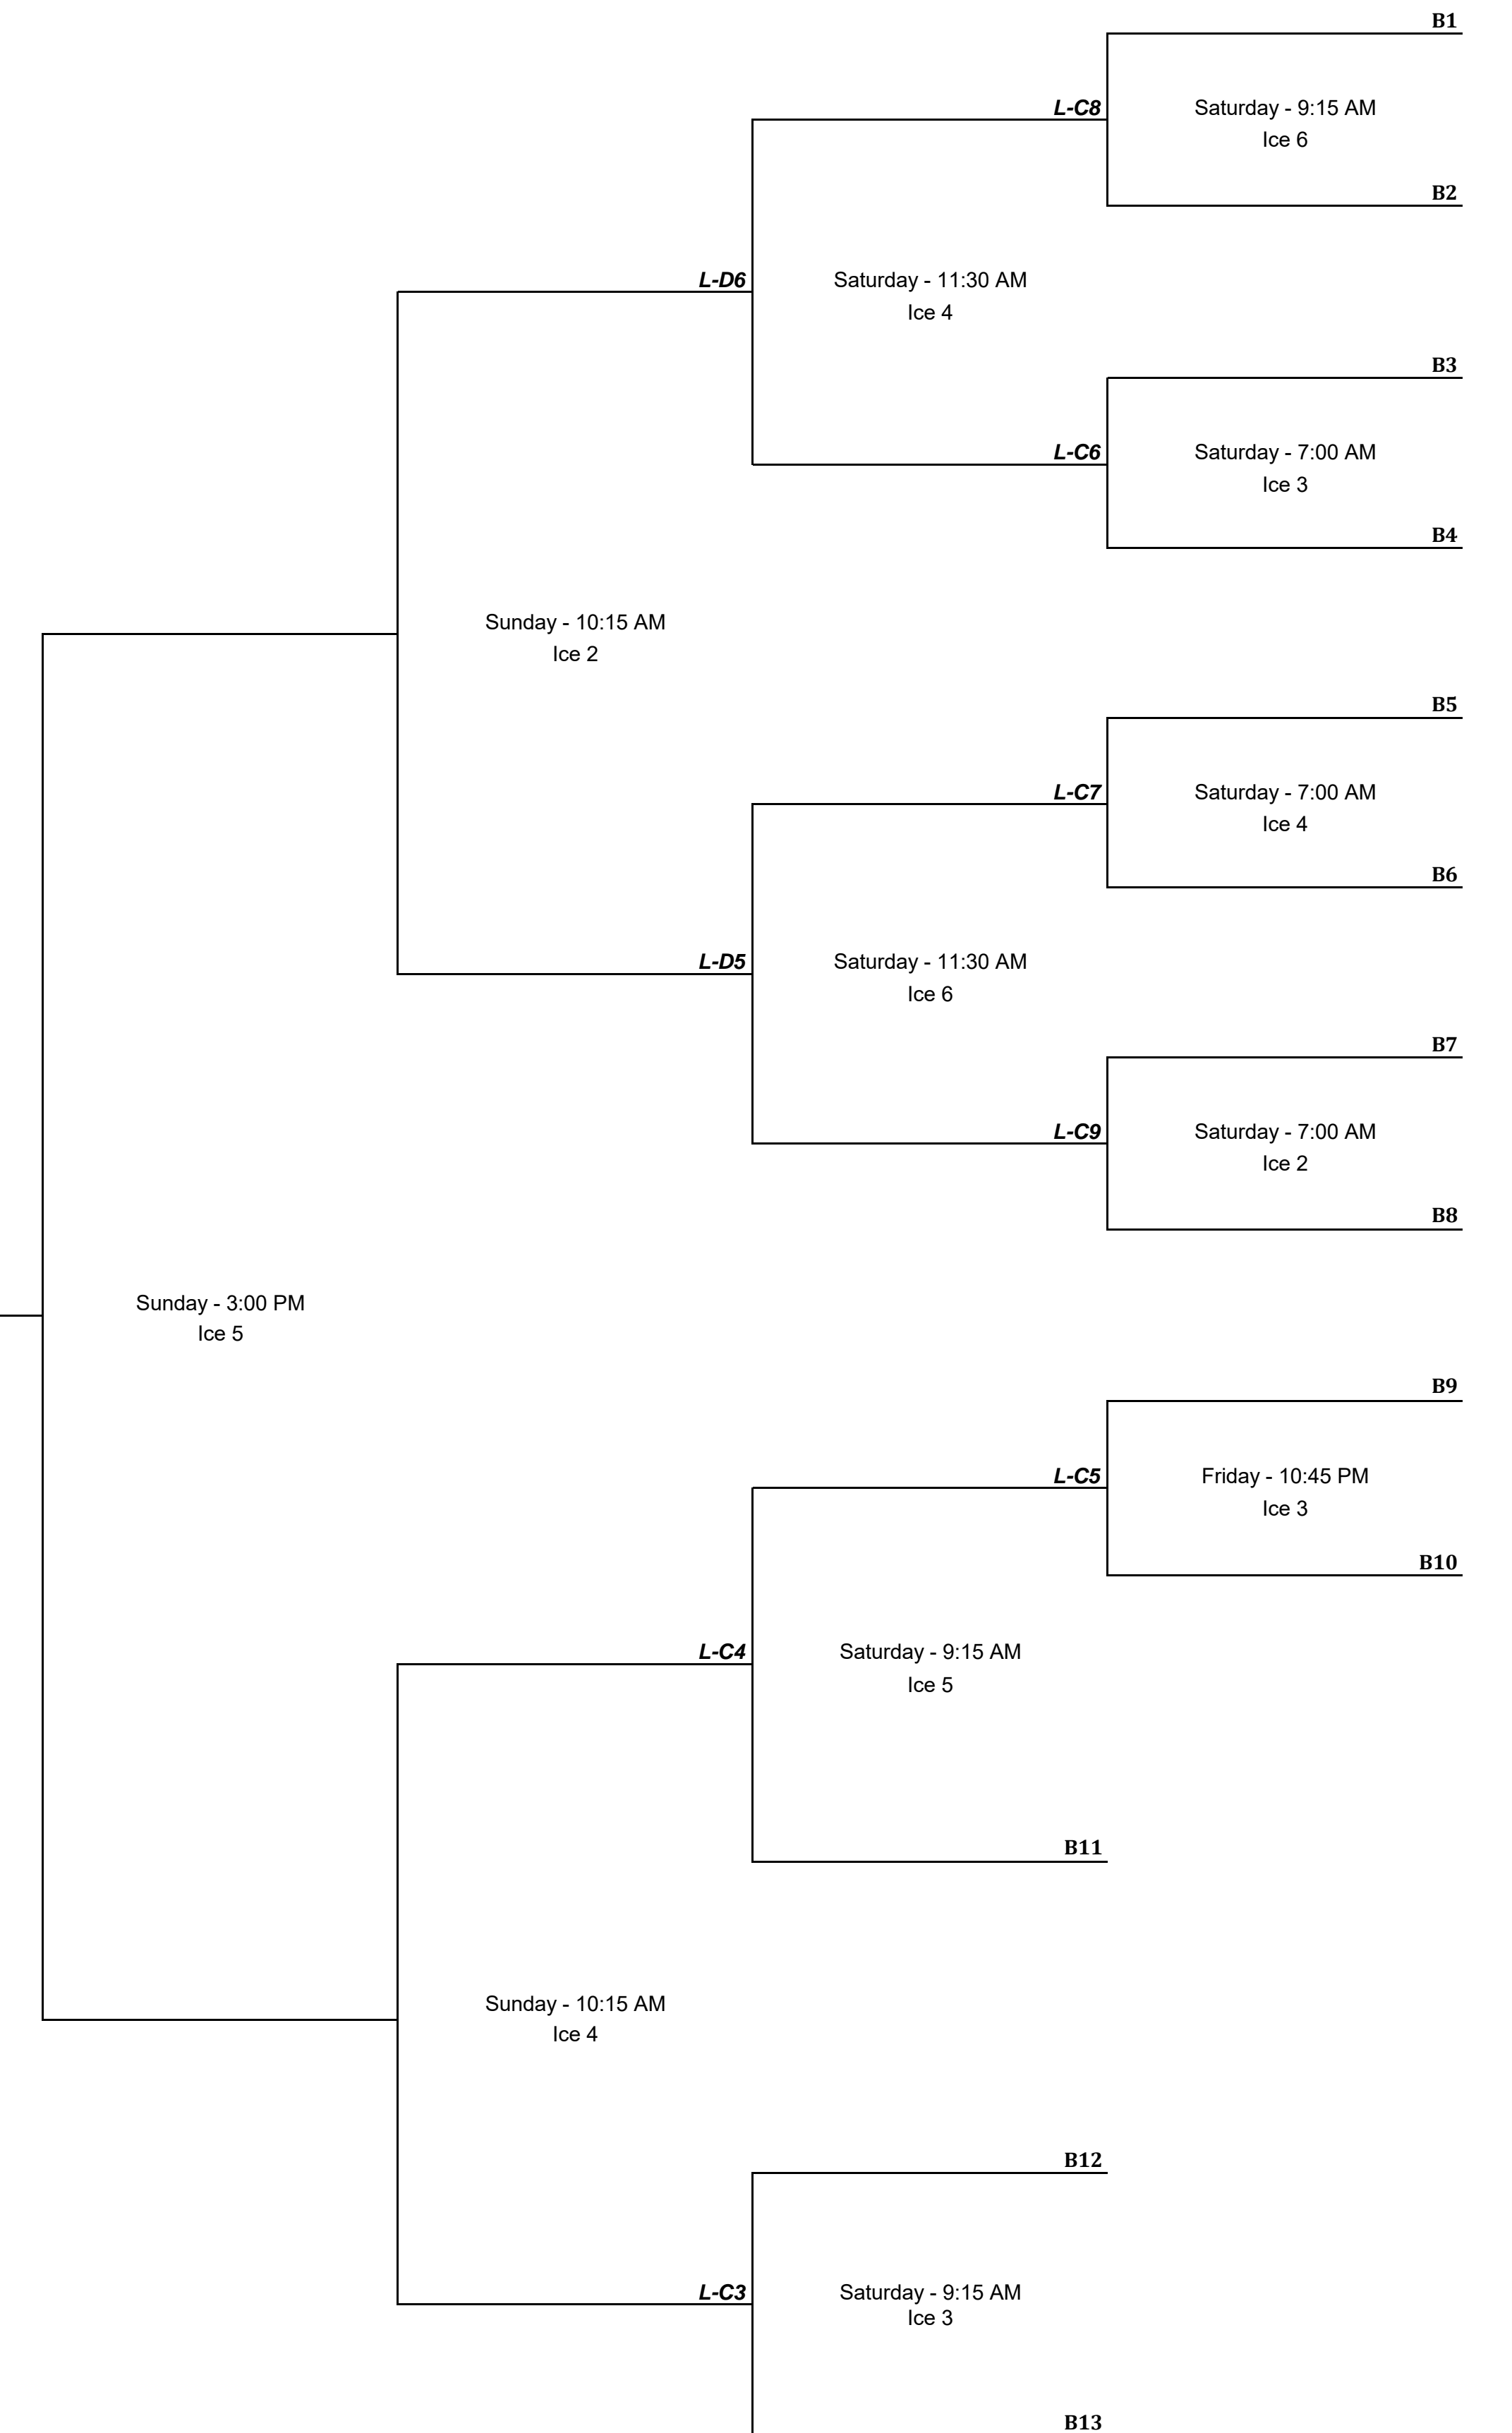

67TH MARINE BONSPIEL

A Event

B Event

NOTES:
 All games are 8 Ends
 Ties are to be resolved by an extra end
 Teams are responsible for writing up their own results
 Winners are to sweep the ice (Unless you play on out of town team)

Ice Crew Key			
Draw	Time	Sheets	Count
A	Friday - 6:00 PM	1,2,3,4,5,6	6
B	Friday - 8:30 PM	1,2,3,4,5,6	6
C	Friday - 10:45 PM	2,3,4,5,6	5
D	Saturday - 7:00 AM	2,3,4,5,6	5
E	Saturday - 9:15 AM	2,3,4,5,6	5
F	Saturday - 11:30 AM	1,2,3,4,5,6	6
G	Saturday - 1:45 PM	2,3,4,5,6	5
H	Saturday - 9:00 PM	2,3,4,5	4
I	Sunday - 8:00 AM	1,2,3,4,5,6	6
J	Sunday - 10:15 AM	2,3,4,5	4
K	Sunday - 12:30 AM	2,3,4,5	4
L	Sunday - 3:00 PM	2,3,4,5	4

REMEMBER TO SET YOUR CLOCKS FORWARD SATURDAY NIGHT!!!!

C Event

D Event

REMEMBER TO SET YOUR CLOCKS FORWARD SATURDAY NIGHT!!!!