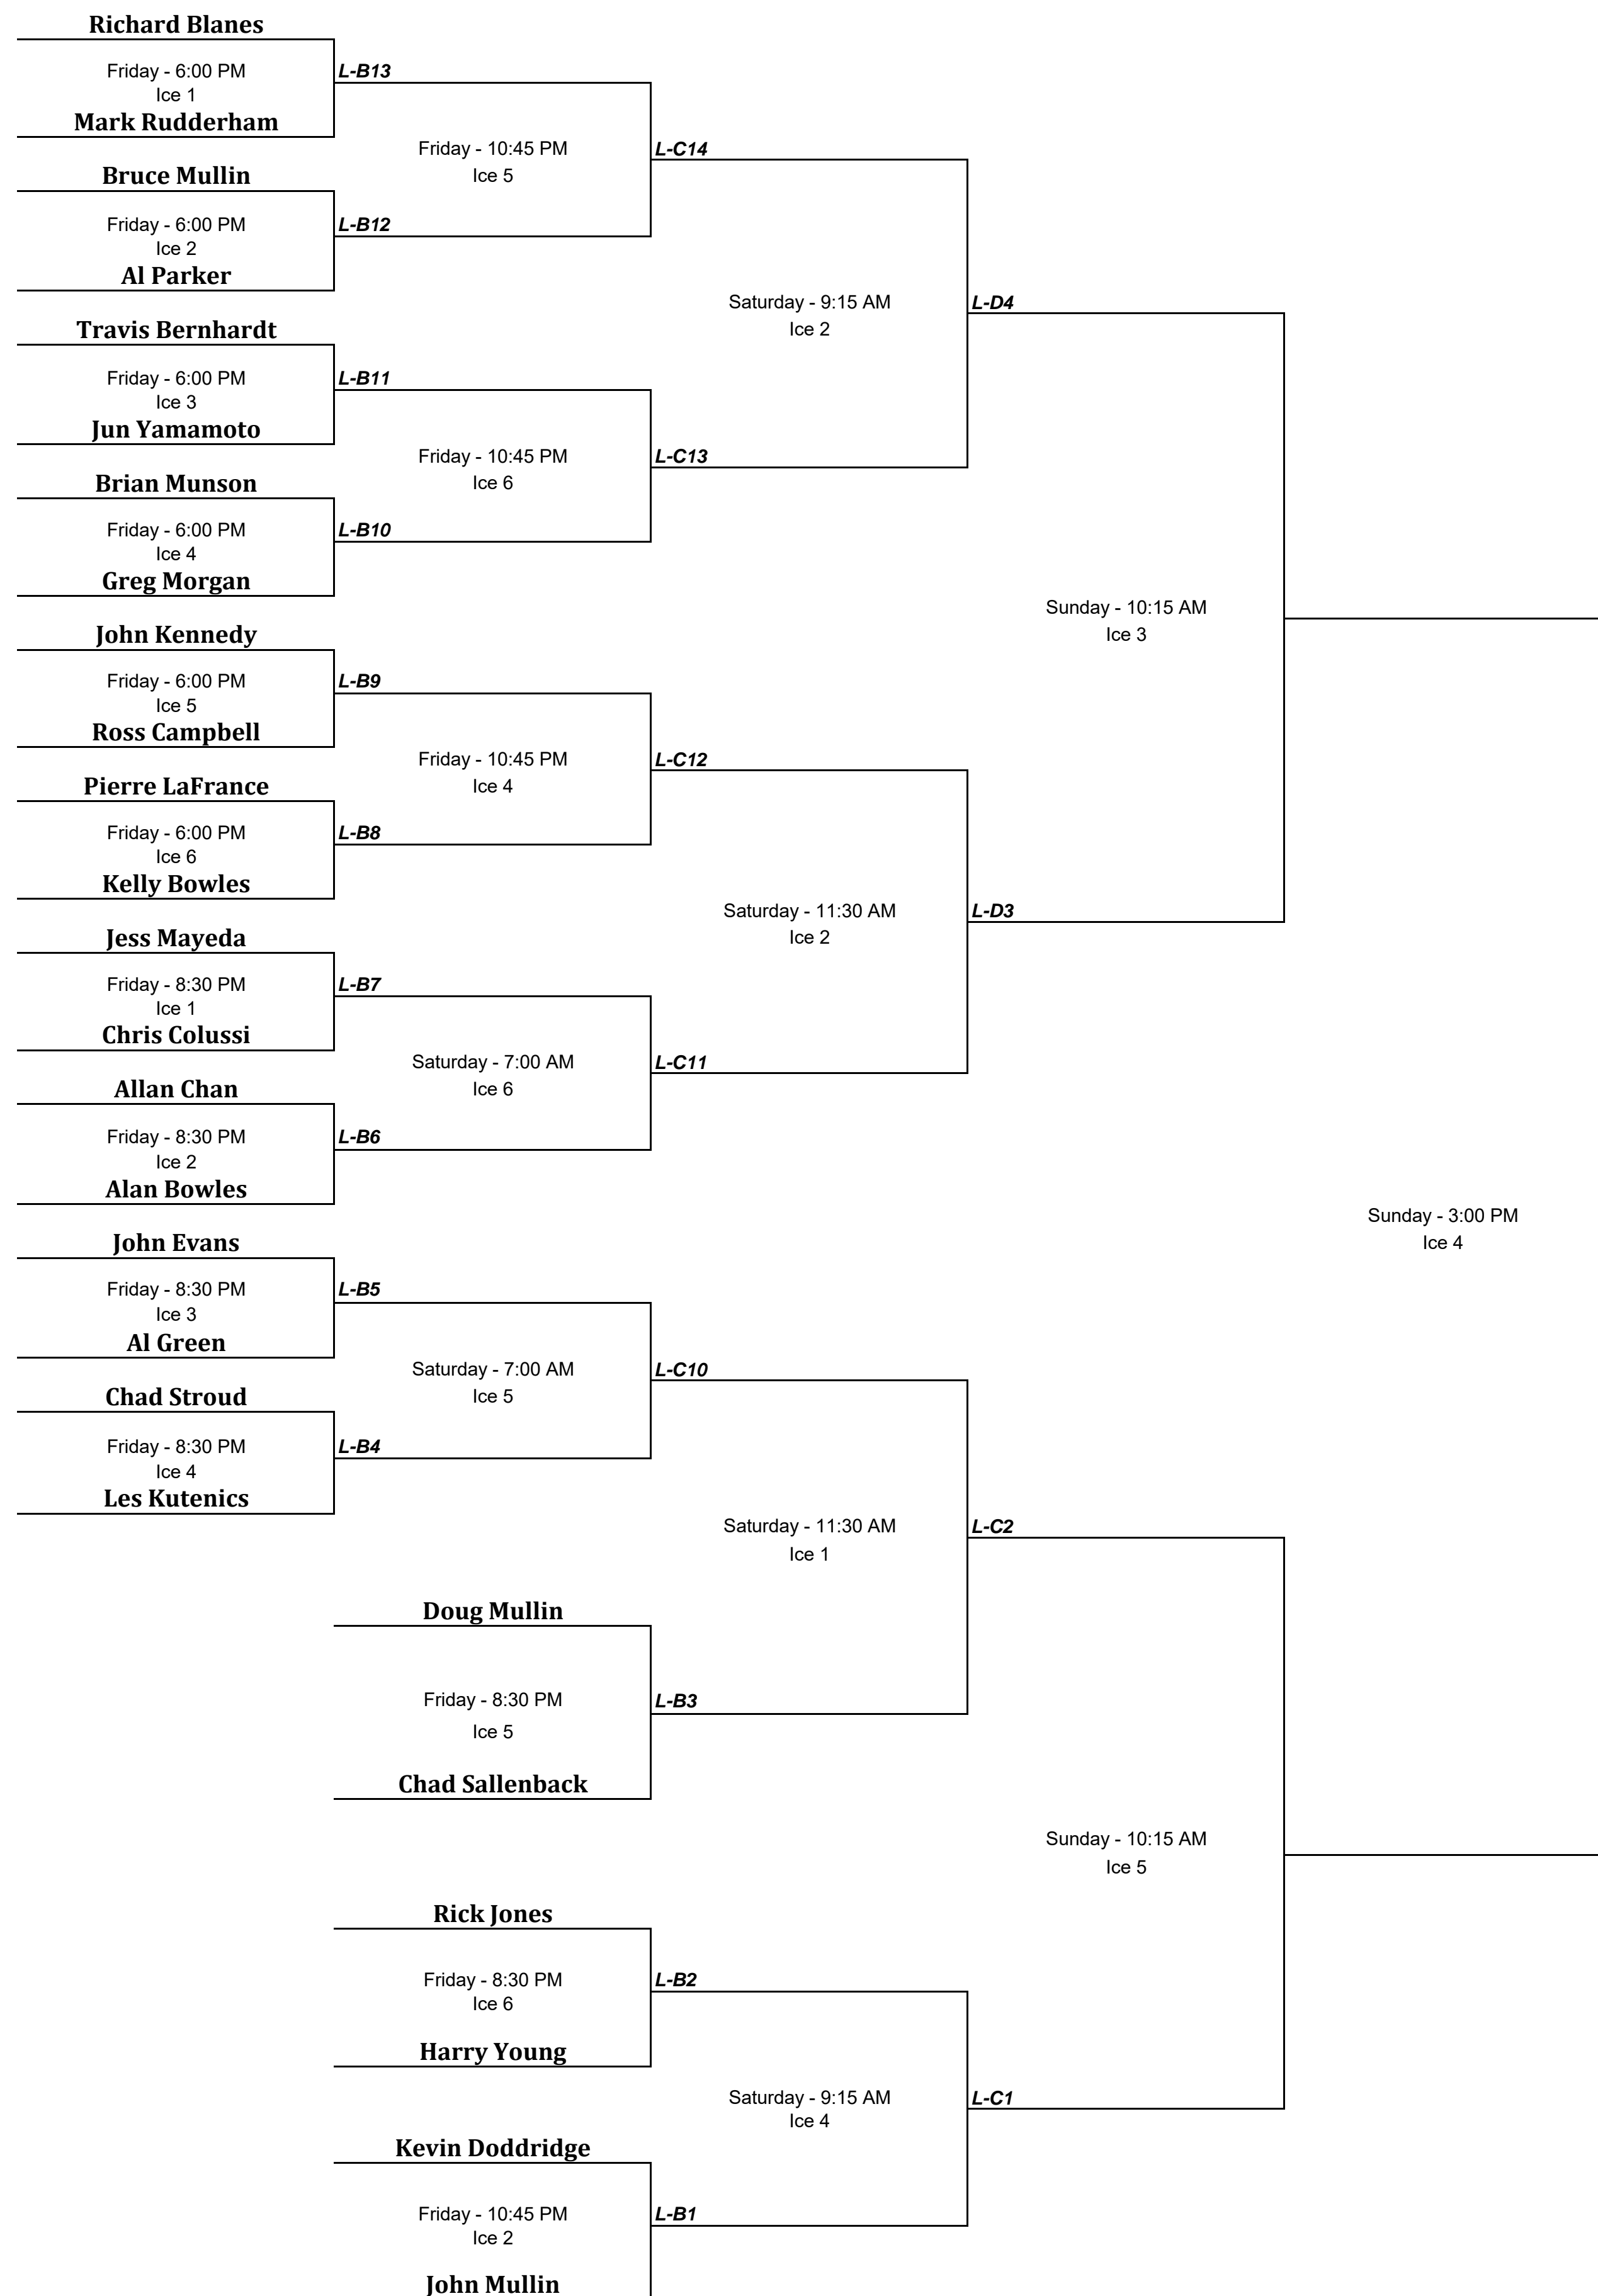

67TH MARINE BONSPIEL

A Event

B Event

NOTES:
 All games are 8 Ends
 Ties are to be resolved by an extra end
 Teams are responsible for writing up their own results
 Winners are to sweep the ice (Unless you play on out of town team)

Ice Crew Key			
Draw	Time	Sheets	Count
A	Friday - 6:00 PM	1,2,3,4,5,6	6
B	Friday - 8:30 PM	1,2,3,4,5,6	6
C	Friday - 10:45 PM	2,3,4,5,6	5
D	Saturday - 7:00 AM	2,3,4,5,6	5
E	Saturday - 9:15 AM	2,3,4,5,6	5
F	Saturday - 11:30 AM	1,2,3,4,5,6	6
G	Saturday - 1:45 PM	2,3,4,5,6	5
H	Saturday - 9:00 PM	2,3,4,5	4
I	Sunday - 8:00 AM	1,2,3,4,5,6	6
J	Sunday - 10:15 AM	2,3,4,5	4
K	Sunday - 12:30 AM	2,3,4,5	4
L	Sunday - 3:00 PM	2,3,4,5	4

REMEMBER TO SET YOUR CLOCKS FORWARD SATURDAY NIGHT!!!!

C Event

D Event

REMEMBER TO SET YOUR CLOCKS FORWARD SATURDAY NIGHT!!!!