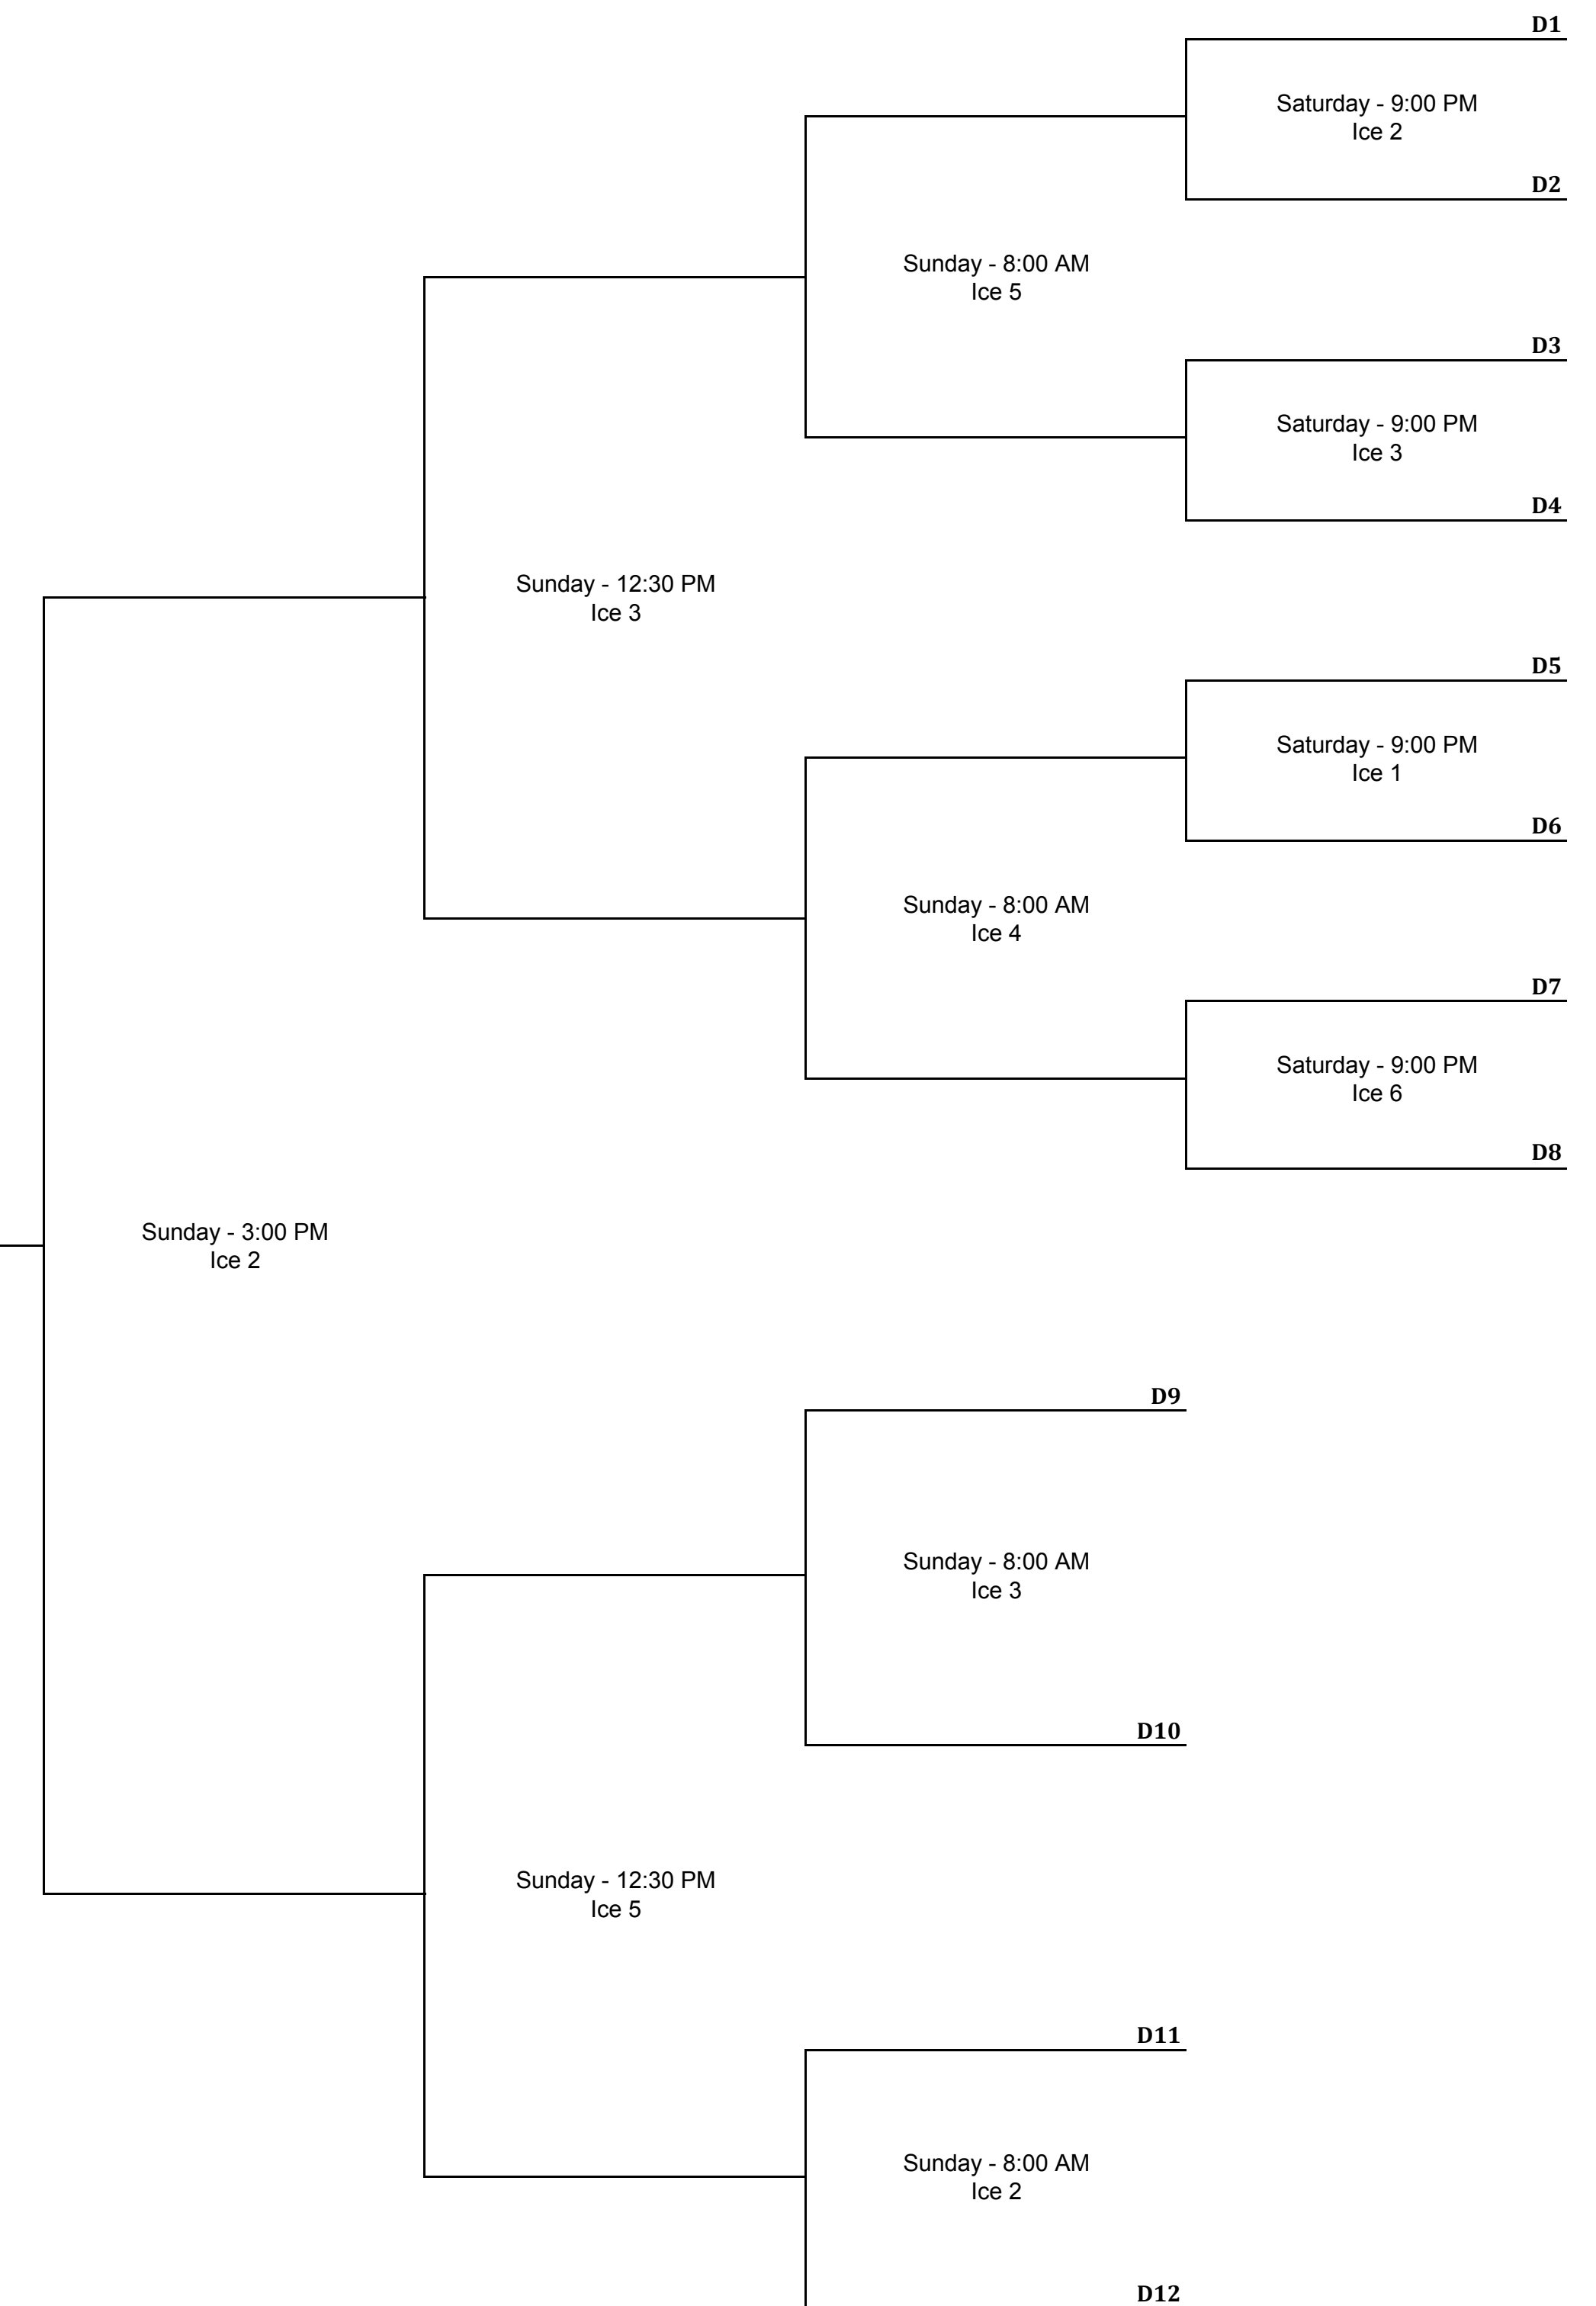

# 66TH MARINE BONSPIEL

A Event - Sponsored by Cook's Jewellers

B Event - Sponsored by La Gondola

**NOTES:**

All games are 8 Ends

Ties are to be resolved by an extra end

Teams are responsible for writing up their own results

Winners are to sweep the ice (Unless you play on out of town team)

Draw	Time	Sheets	Count
A	Friday - 6:00 PM	1,2,3,4,5,6	6
B	Friday - 8:15 PM	1,2,3,4,5,6	6
C	Friday - 10:30 PM	1,2,3,4,5,6	6
D	Saturday - 8:00 AM	1,2,3,4,5,6	6
E	Saturday - 10:15 AM	1,2,3,4,5,6	6
F	Saturday - 12:30 PM	1,2,3,4,5,6	6
G	Saturday - 2:45 PM	2,3,4,5	4
H	Saturday - 9:00 PM	1,2,3,4,5,6	6
I	Sunday - 8:00 AM	1,2,3,4,5	5
J	Sunday - 10:15 AM	2,3,4,5	4
K	Sunday - 12:30 PM	2,3,4,5	4
L	Sunday - 3:00 PM	2,3,4,5	4

**REMEMBER TO SET YOUR CLOCKS FORWARD SATURDAY NIGHT!!!!**

### D Event - Sponsored by Northwest Fuels

**REMEMBER TO SET YOUR CLOCKS FORWARD SATURDAY NIGHT!!!!**