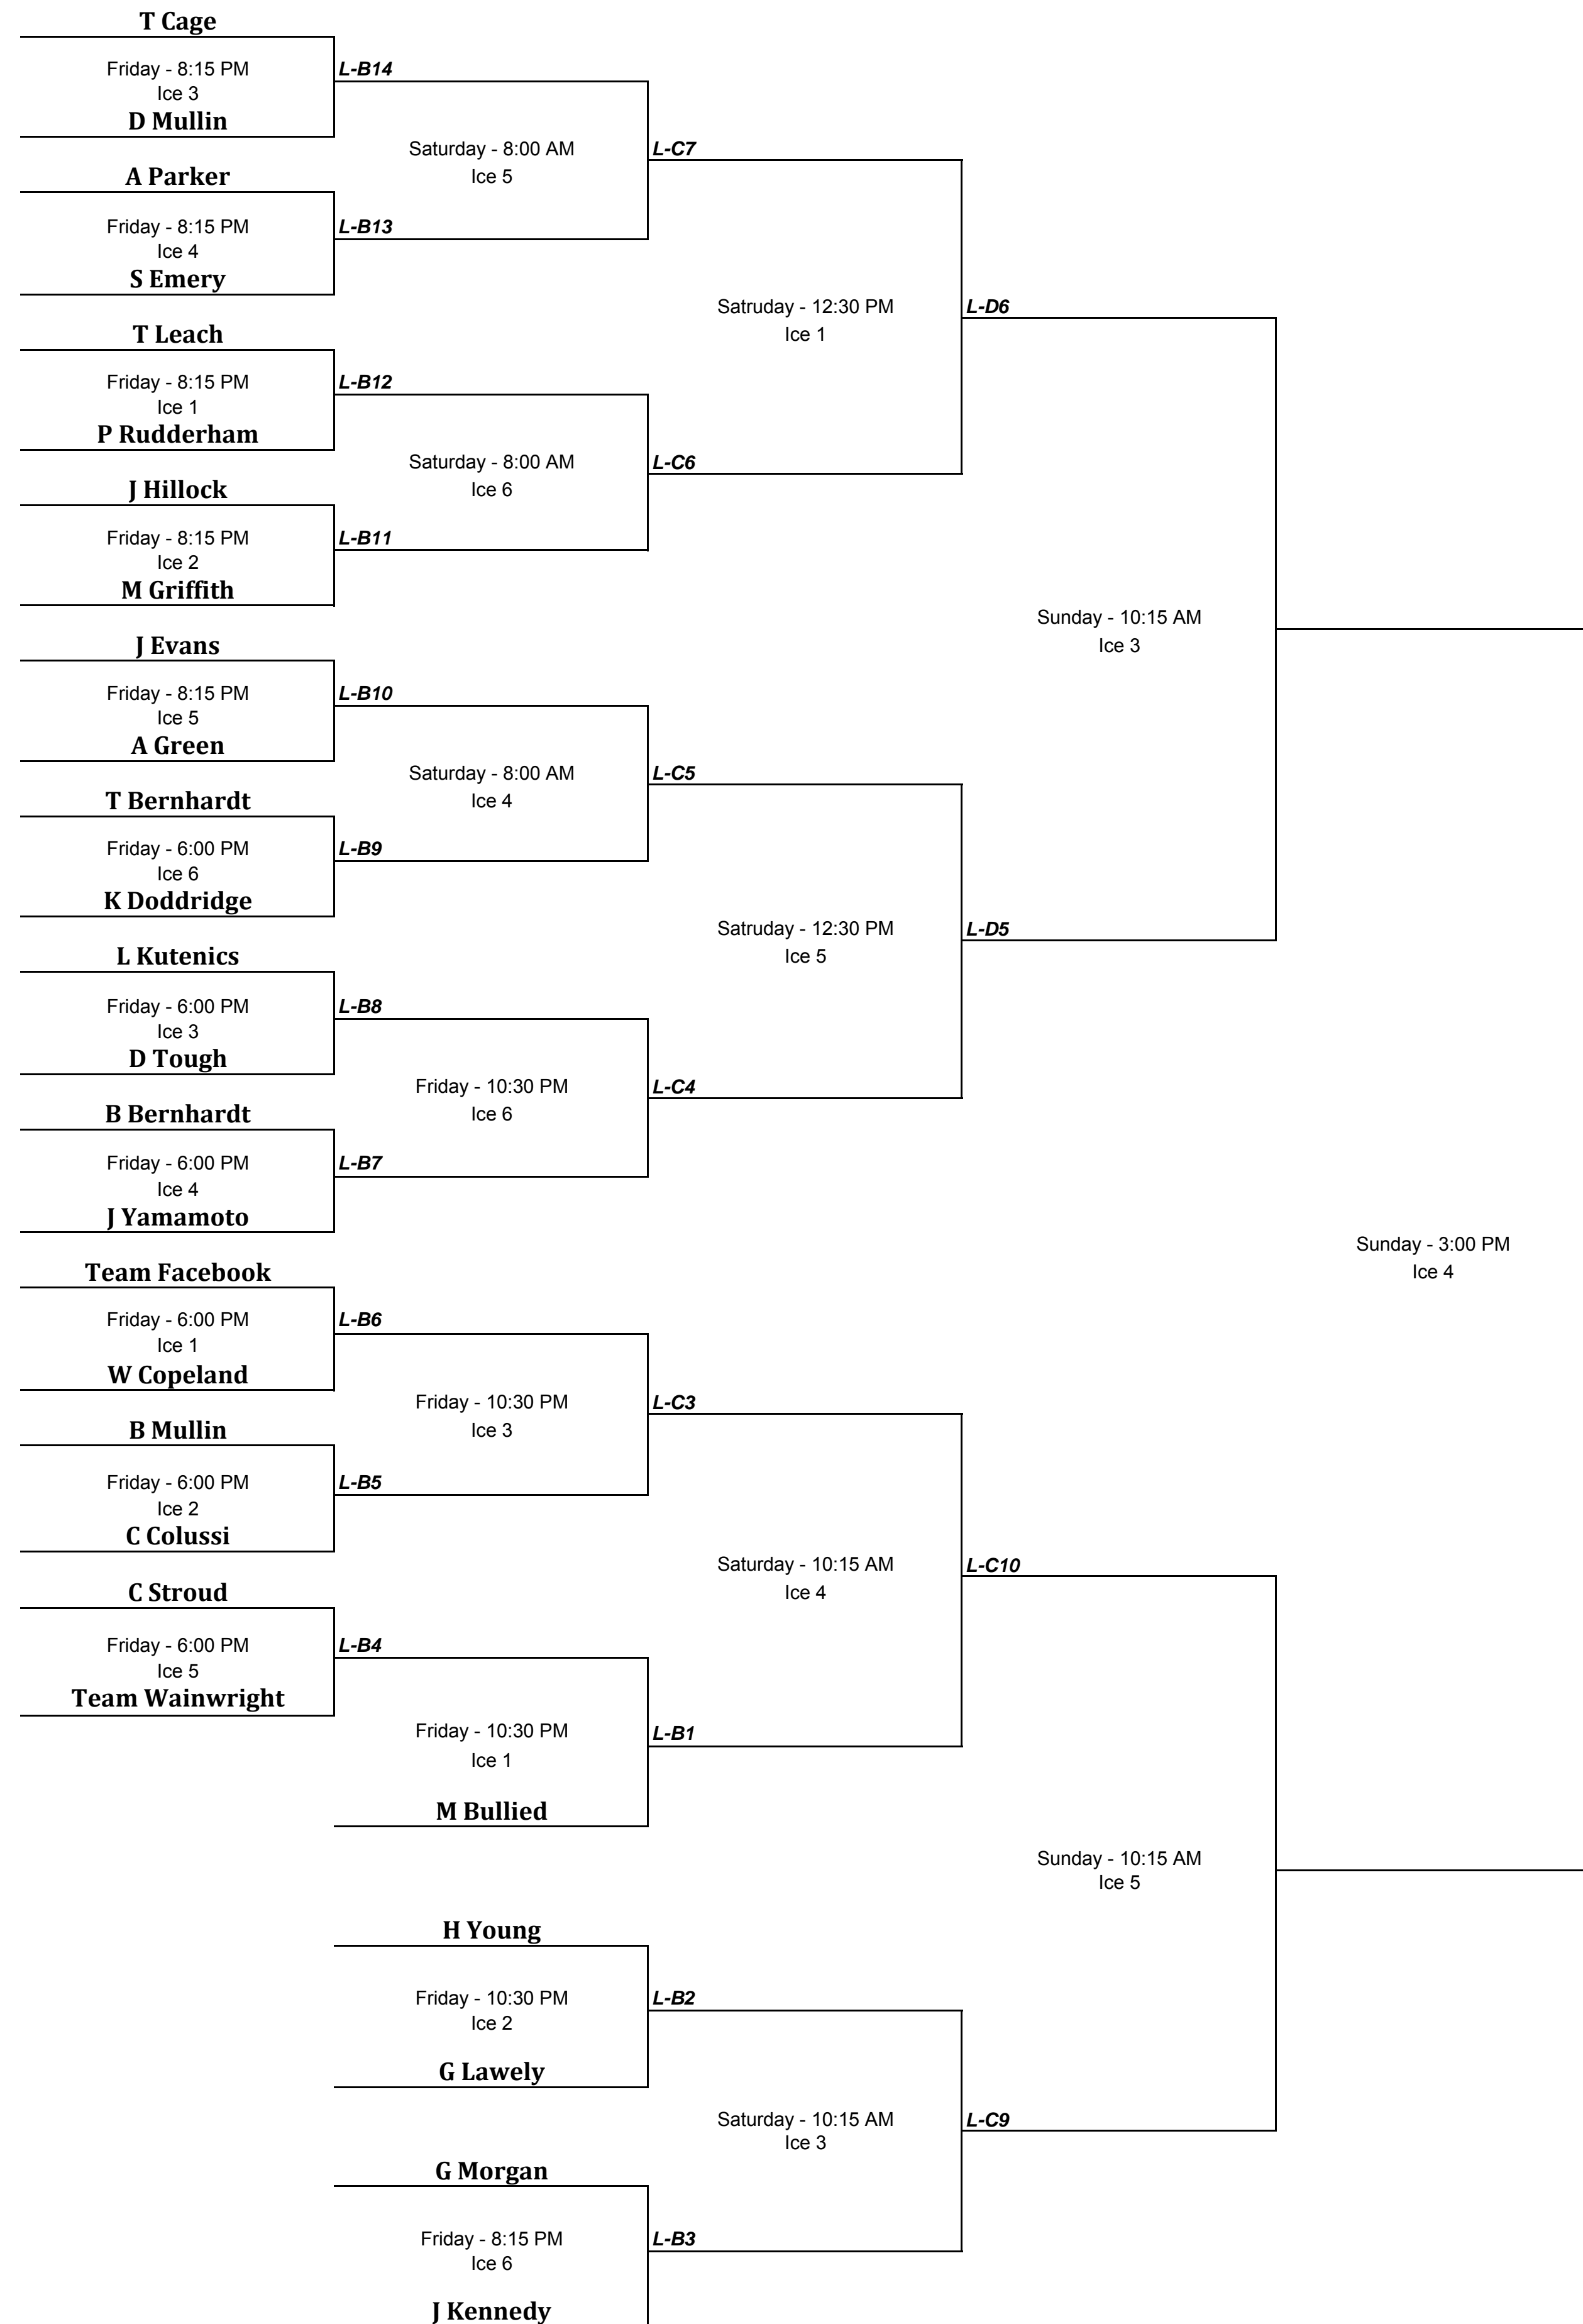

# 66TH MARINE BONSPIEL

A Event - Sponsored by Cook's Jewellers

B Event - Sponsored by La Gondola

**NOTES:**

All games are 8 Ends

Ties are to be resolved by an extra end

Teams are responsible for writing up their own results

Winners are to sweep the ice (Unless you play on out of town team)

Draw	Time	Sheets	Count
A	Friday - 6:00 PM	1,2,3,4,5,6	6
B	Friday - 8:15 PM	1,2,3,4,5,6	6
C	Friday - 10:30 PM	1,2,3,4,5,6	6
D	Saturday - 8:00 AM	1,2,3,4,5,6	6
E	Saturday - 10:15 AM	1,2,3,4,5,6	6
F	Saturday - 12:30 PM	1,2,3,4,5,6	6
G	Saturday - 2:45 PM	2,3,4,5	4
H	Saturday - 9:00 PM	1,2,3,4,5,6	6
I	Sunday - 8:00 AM	1,2,3,4,5	5
J	Sunday - 10:15 AM	2,3,4,5	4
K	Sunday - 12:30 PM	2,3,4,5	4
L	Sunday - 3:00 PM	2,3,4,5	4

**REMEMBER TO SET YOUR CLOCKS FORWARD SATURDAY NIGHT!!!!**

### D Event - Sponsored by Northwest Fuels

**REMEMBER TO SET YOUR CLOCKS FORWARD SATURDAY NIGHT!!!!**