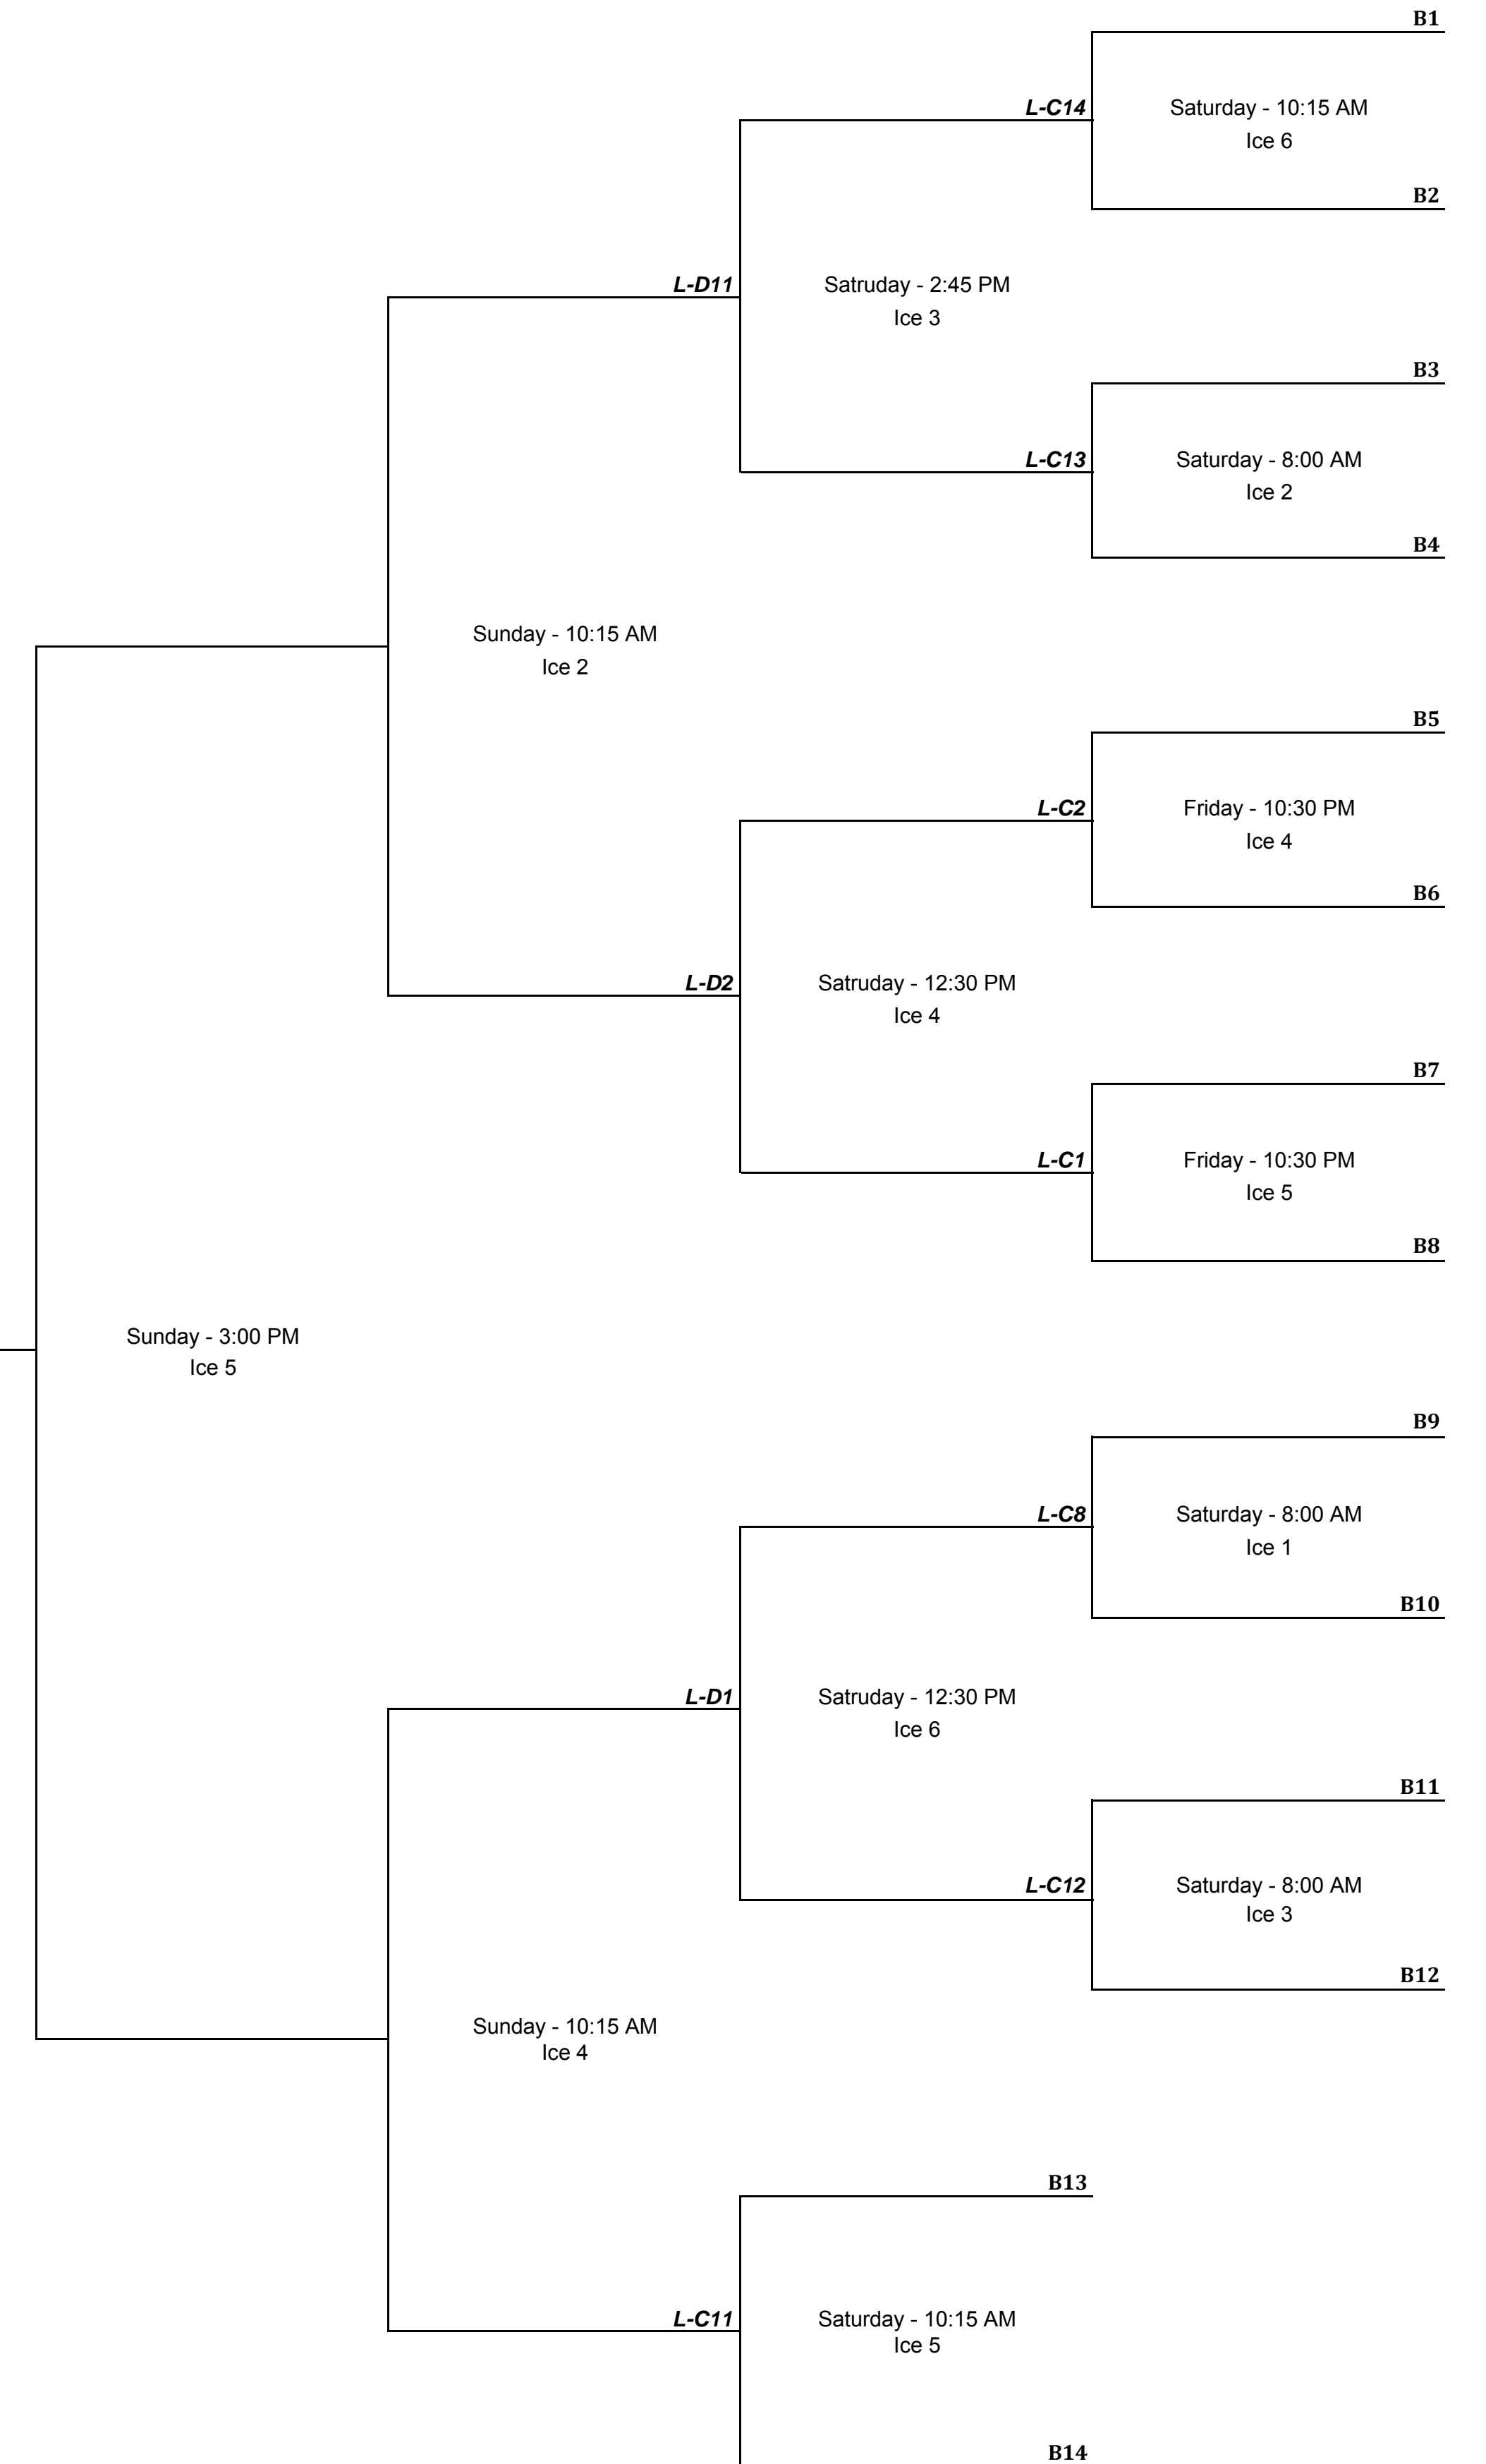

# 66TH MARINE BONSPIEL

A Event - Sponsored by Cook's Jewellers

B Event - Sponsored by La Gondola

**NOTES:**

All games are 8 Ends

Ties are to be resolved by an extra end

Teams are responsible for writing up their own results

Winners are to sweep the ice (Unless you play on out of town team)

Draw	Time	Sheets	Count
A	Friday - 6:00 PM	1,2,3,4,5,6	6
B	Friday - 8:15 PM	1,2,3,4,5,6	6
C	Friday - 10:30 PM	1,2,3,4,5,6	6
D	Saturday - 8:00 AM	1,2,3,4,5,6	6
E	Saturday - 10:15 AM	1,2,3,4,5,6	6
F	Saturday - 12:30 PM	1,2,3,4,5,6	6
G	Saturday - 2:45 PM	2,3,4,5	4
H	Saturday - 9:00 PM	1,2,3,4,5,6	6
I	Sunday - 8:00 AM	1,2,3,4,5	5
J	Sunday - 10:15 AM	2,3,4,5	4
K	Sunday - 12:30 PM	2,3,4,5	4
L	Sunday - 3:00 PM	2,3,4,5	4

**REMEMBER TO SET YOUR CLOCKS FORWARD SATURDAY NIGHT!!!!**

### D Event - Sponsored by Northwest Fuels

**REMEMBER TO SET YOUR CLOCKS FORWARD SATURDAY NIGHT!!!!**