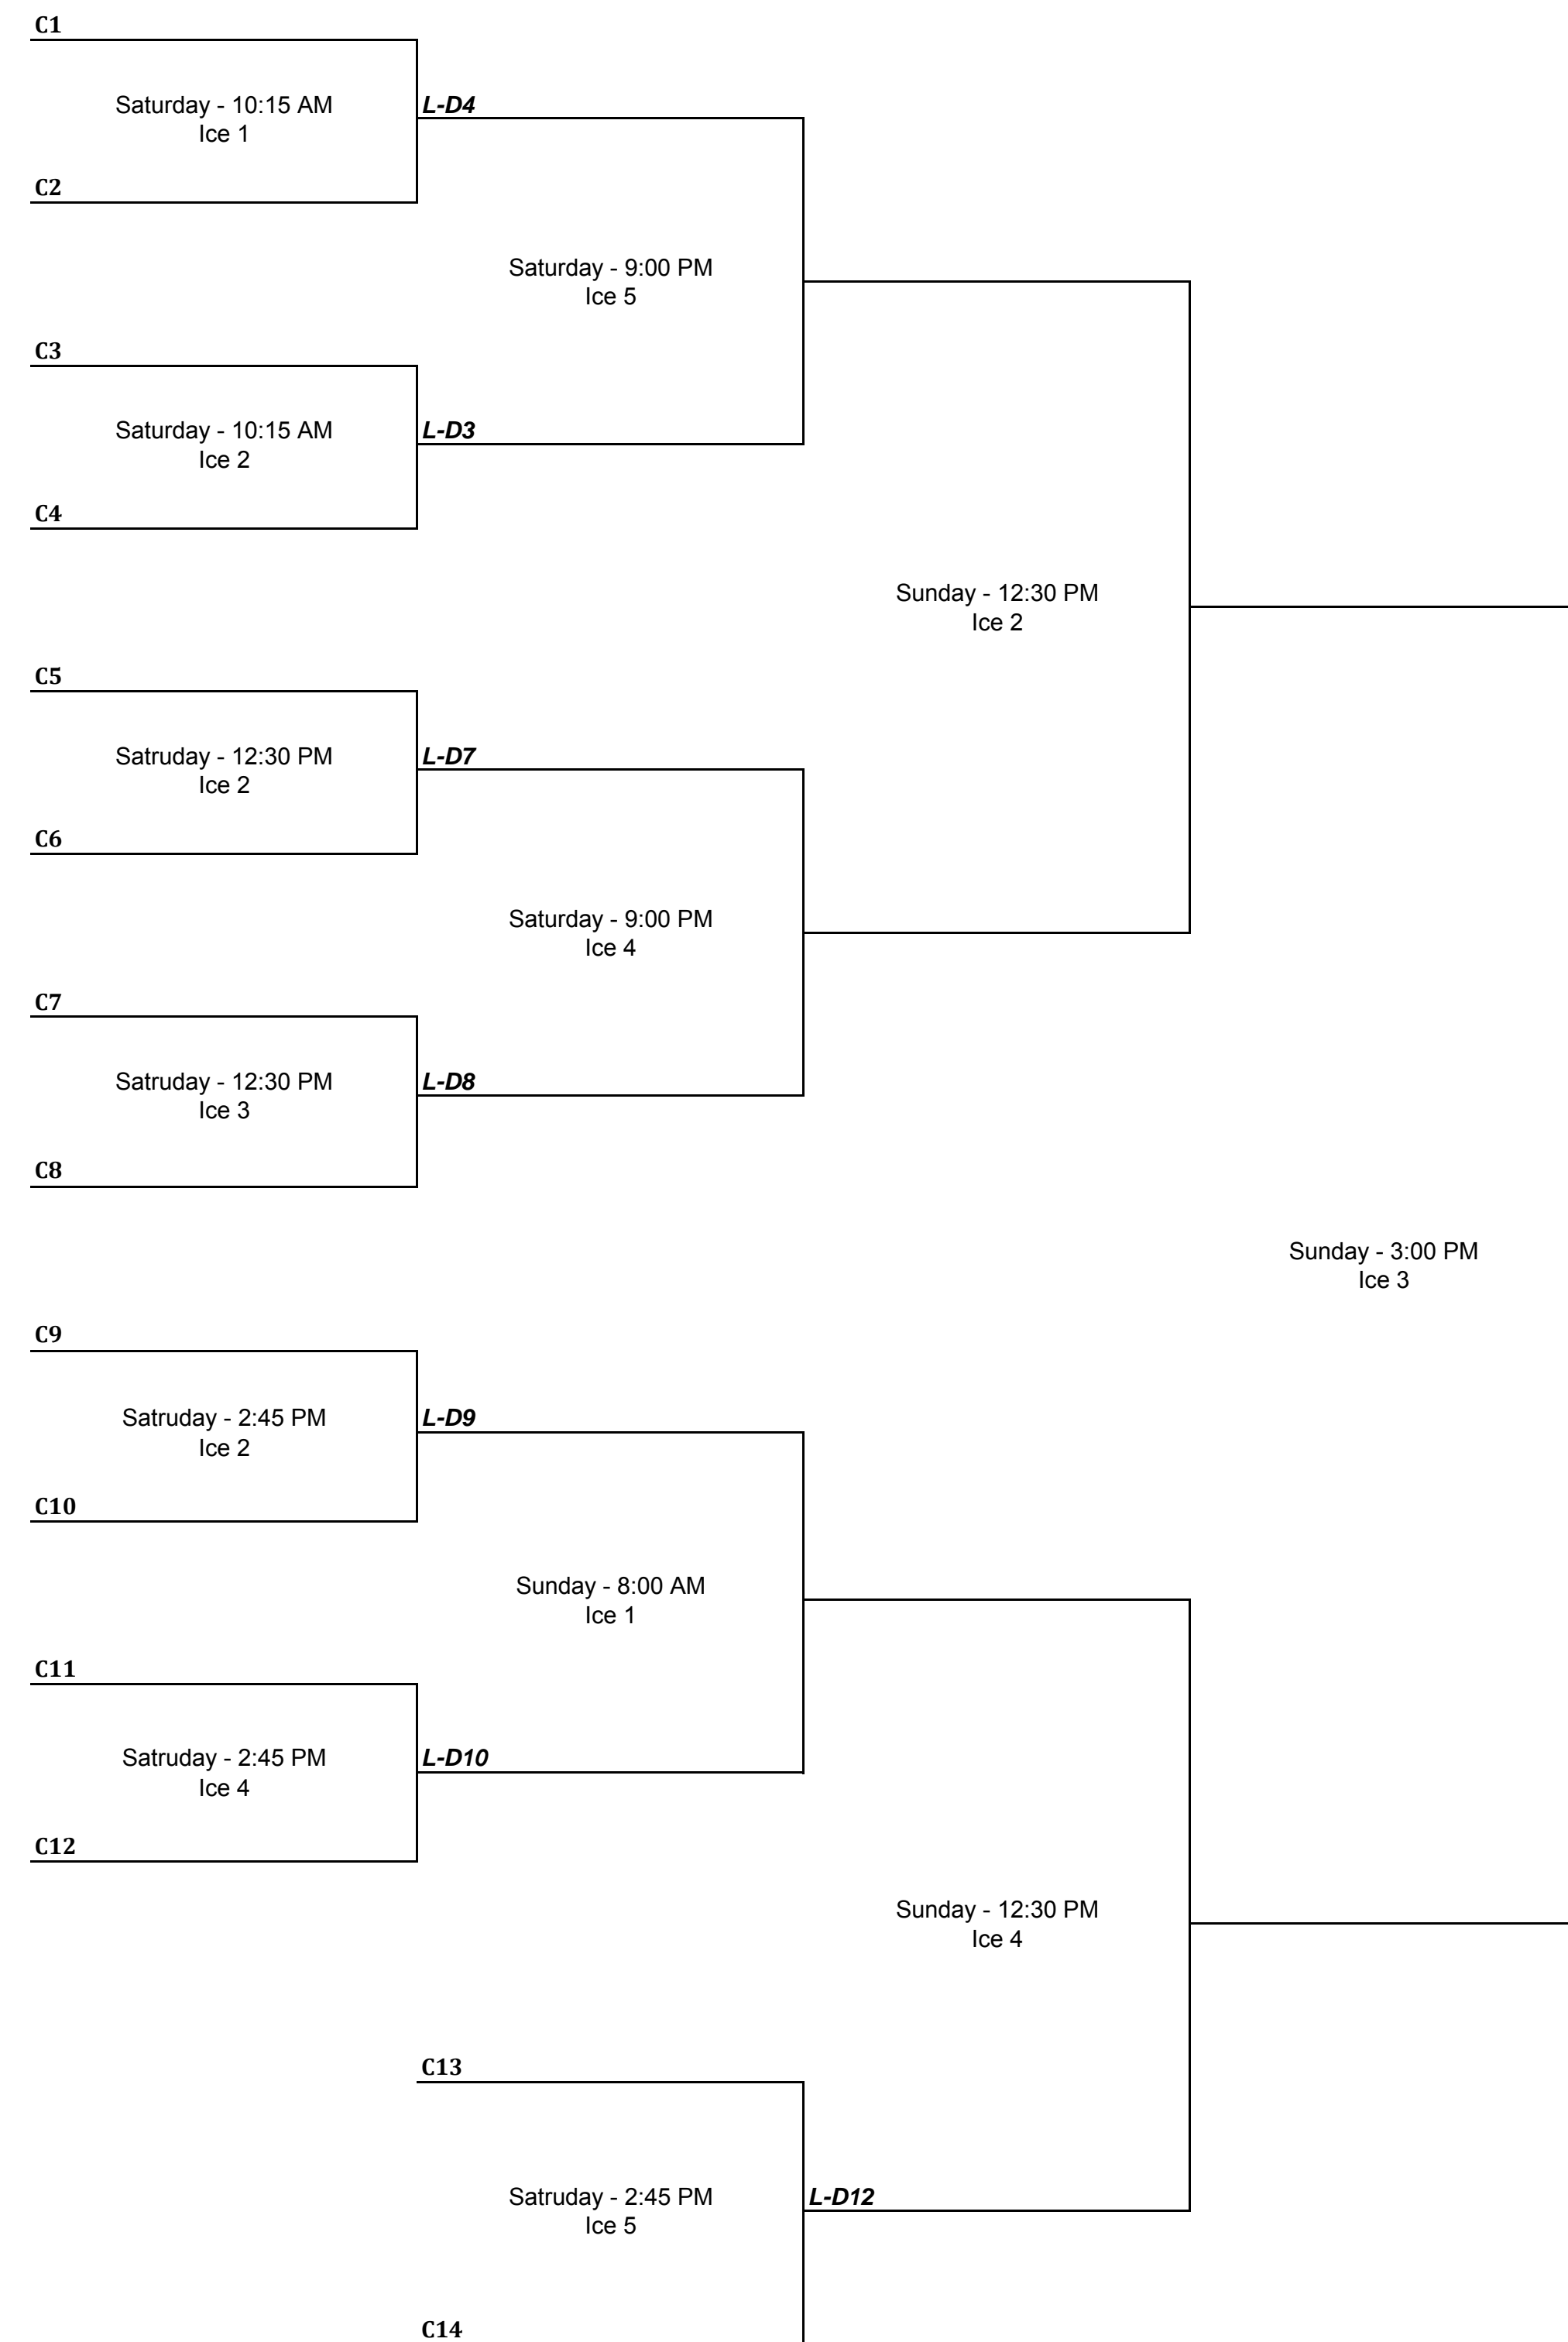

# 66TH MARINE BONSPIEL

A Event - Sponsored by Cook's Jewellers

B Event - Sponsored by La Gondola

**NOTES:**

All games are 8 Ends

Ties are to be resolved by an extra end

Teams are responsible for writing up their own results

Winners are to sweep the ice (Unless you play on out of town team)

Draw	Time	Sheets	Count
A	Friday - 6:00 PM	1,2,3,4,5,6	6
B	Friday - 8:15 PM	1,2,3,4,5,6	6
C	Friday - 10:30 PM	1,2,3,4,5,6	6
D	Saturday - 8:00 AM	1,2,3,4,5,6	6
E	Saturday - 10:15 AM	1,2,3,4,5,6	6
F	Saturday - 12:30 PM	1,2,3,4,5,6	6
G	Saturday - 2:45 PM	2,3,4,5	4
H	Saturday - 9:00 PM	1,2,3,4,5,6	6
I	Sunday - 8:00 AM	1,2,3,4,5	5
J	Sunday - 10:15 AM	2,3,4,5	4
K	Sunday - 12:30 PM	2,3,4,5	4
L	Sunday - 3:00 PM	2,3,4,5	4

**REMEMBER TO SET YOUR CLOCKS FORWARD SATURDAY NIGHT!!!!**

### D Event - Sponsored by Northwest Fuels

**REMEMBER TO SET YOUR CLOCKS FORWARD SATURDAY NIGHT!!!!**